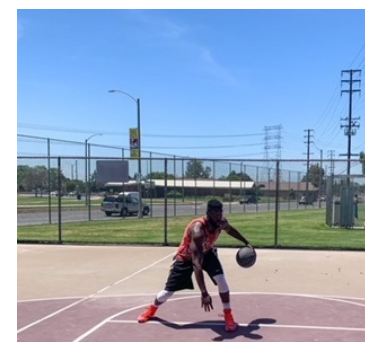

MIPM MODELS

Dominique Audrey Kilgore

Height : 6'4" / 193 cm | Waist : 36" / 91 cm | Chest : 42" / 107 cm | Hips : 40" / 102 cm | Hair Colour : Black | Eyes : Brown

MPM MODELS

Dominique Audrey Kilgore

Height : 6'4" / 193 cm | Waist : 36" / 91 cm | Chest : 42" / 107 cm | Hips : 40" / 102 cm | Hair Colour : Black | Eyes : Brown