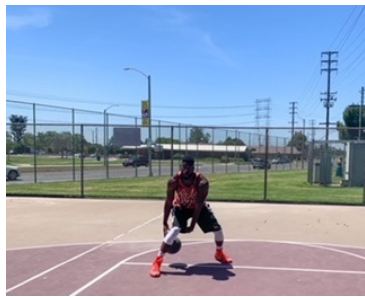

MPM MODELS

Dominique Audrey Kilgore

Height : 6'4" / 193 cm | Waist : 36" / 91 cm | Chest : 42" / 107 cm | Hips : 40" / 102 cm | Hair Colour : Black | Eyes : Brown

MPM MODELS

Dominique Audrey Kilgore

Height : 6'4" / 193 cm | Waist : 36" / 91 cm | Chest : 42" / 107 cm | Hips : 40" / 102 cm | Hair Colour : Black | Eyes : Brown