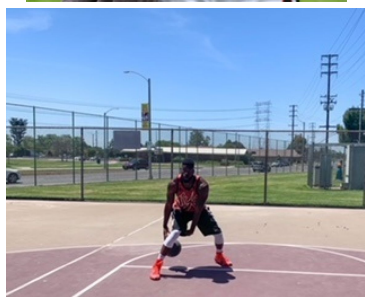

MIPM MODELS

Dominique Audrey Kilgore

Height : 6'4" / 193 cm | Waist : 36" / 91 cm | Chest : 42" / 107 cm | Hips : 40" / 102 cm | Hair Colour : Black | Eyes : Brown

MPM MODELS

Dominique Audrey Kilgore

Height : 6'4" / 193 cm | Waist : 36" / 91 cm | Chest : 42" / 107 cm | Hips : 40" / 102 cm | Hair Colour : Black | Eyes : Brown