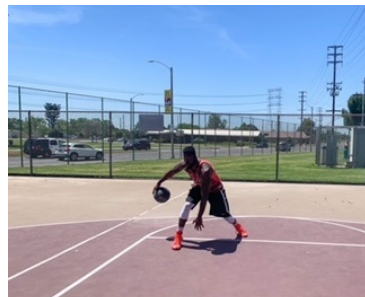

MIPM MODELS

Dominique Audrey Kilgore

Height : 6'4" / 193 cm | Waist : 36" / 91 cm | Chest : 42" / 107 cm | Hips : 40" / 102 cm | Hair Colour : Black | Eyes : Brown

MPM MODELS

Dominique Audrey Kilgore

Height : 6'4" / 193 cm | Waist : 36" / 91 cm | Chest : 42" / 107 cm | Hips : 40" / 102 cm | Hair Colour : Black | Eyes : Brown