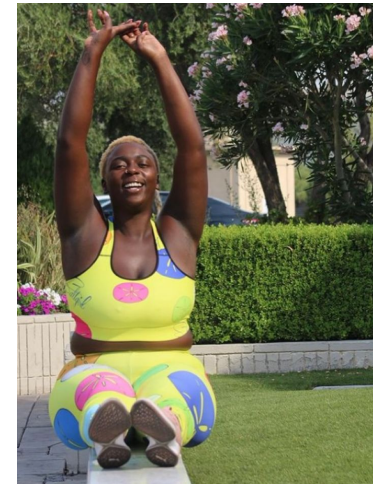

MIPM MODELS

Jakarra Waddell

Height : 5'8" / 173 cm | Bust : 44" / 112 cm | Waist : 38" / 97 cm | Hips : 49.5" / 126 cm | Shoe : 10.0 US / 7.0 UK | Hair Colour : Blonde | Eyes : Brown

MIPM MODELS

MPM MODELS

MPM MODELS

MIPM MODELS

MIPM MODELS

MPM MODELS

Jakarra Waddell

Height : 5'8" / 173 cm | Bust : 44" / 112 cm | Waist : 38" / 97 cm | Hips : 49.5" / 126 cm | Shoe : 10.0 US / 7.0 UK | Hair Colour : Blonde | Eyes : Brown