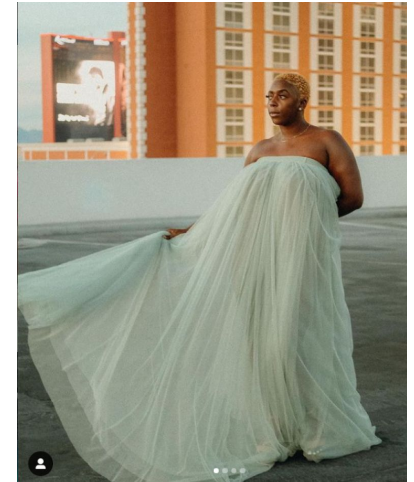

MIPM MODELS

Jakarra Waddell

Height : 5'8" / 173 cm | Bust : 44" / 112 cm | Waist : 38" / 97 cm | Hips : 49.5" / 126 cm | Shoe : 10.0 US / 7.0 UK | Hair Colour : Blonde | Eyes : Brown

MIPM MODELS

MPM MODELS

MPM MODELS

MIPM MODELS

MIPM MODELS

MPM MODELS

Jakarra Waddell

Height : 5'8" / 173 cm | Bust : 44" / 112 cm | Waist : 38" / 97 cm | Hips : 49.5" / 126 cm | Shoe : 10.0 US / 7.0 UK | Hair Colour : Blonde | Eyes : Brown