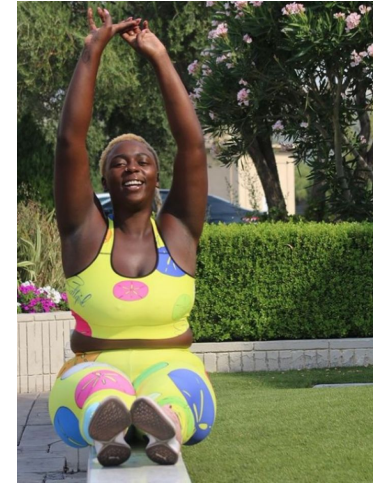

MIPM MODELS

Jakarra Waddell

Height : 5'8" / 173 cm | Bust : 44" / 112 cm | Waist : 38" / 97 cm | Hips : 49.5" / 126 cm | Shoe : 10.0 US / 7.0 UK | Hair Colour : Blonde | Eyes : Brown

MIPM MODELS

MPM MODELS

MPM MODELS

MIPM MODELS

MIPM MODELS

MPM MODELS

Jakarra Waddell

Height : 5'8" / 173 cm | Bust : 44" / 112 cm | Waist : 38" / 97 cm | Hips : 49.5" / 126 cm | Shoe : 10.0 US / 7.0 UK | Hair Colour : Blonde | Eyes : Brown