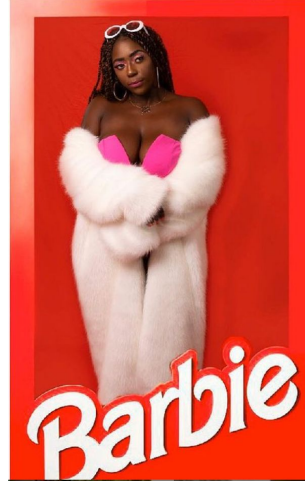

MIPM MODELS

Jakarra Waddell

Height : 5'8" / 173 cm | Bust : 44" / 112 cm | Waist : 38" / 97 cm | Hips : 49.5" / 126 cm | Shoe : 10.0 US / 7.0 UK | Hair Colour : Blonde | Eyes : Brown

MIPM MODELS

MPM MODELS

MPM MODELS

MIPM MODELS

MIPM MODELS

MPM MODELS

Jakarra Waddell

Height : 5'8" / 173 cm | Bust : 44" / 112 cm | Waist : 38" / 97 cm | Hips : 49.5" / 126 cm | Shoe : 10.0 US / 7.0 UK | Hair Colour : Blonde | Eyes : Brown