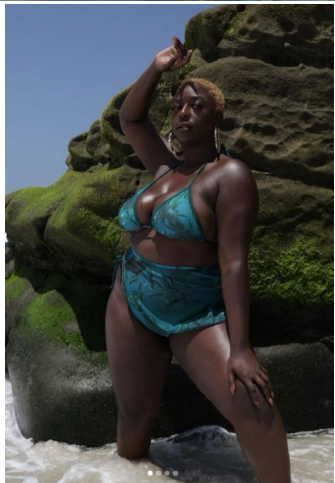

MIPM MODELS

Jakarra Waddell

Height : 5'8" / 173 cm | Bust : 44" / 112 cm | Waist : 38" / 97 cm | Hips : 49.5" / 126 cm | Shoe : 10.0 US / 7.0 UK | Hair Colour : Blonde | Eyes : Brown

MIPM MODELS

MPM MODELS

MPM MODELS

MIPM MODELS

MIPM MODELS

MPM MODELS

Jakarra Waddell

Height : 5'8" / 173 cm | Bust : 44" / 112 cm | Waist : 38" / 97 cm | Hips : 49.5" / 126 cm | Shoe : 10.0 US / 7.0 UK | Hair Colour : Blonde | Eyes : Brown