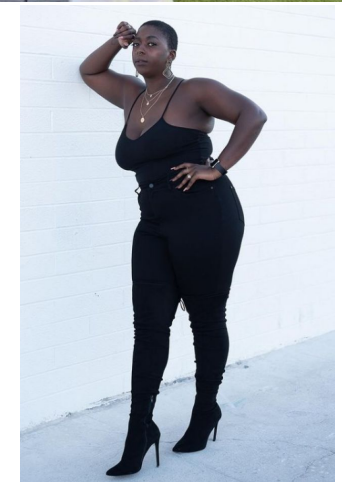

MIPM MODELS

Jakarra Waddell

Height : 5'8" / 173 cm | Bust : 44" / 112 cm | Waist : 38" / 97 cm | Hips : 49.5" / 126 cm | Shoe : 10.0 US / 7.0 UK | Hair Colour : Blonde | Eyes : Brown

MIPM MODELS

MPM MODELS

MPM MODELS

MIPM MODELS

MIPM MODELS

MPM MODELS

Jakarra Waddell

Height : 5'8" / 173 cm | Bust : 44" / 112 cm | Waist : 38" / 97 cm | Hips : 49.5" / 126 cm | Shoe : 10.0 US / 7.0 UK | Hair Colour : Blonde | Eyes : Brown