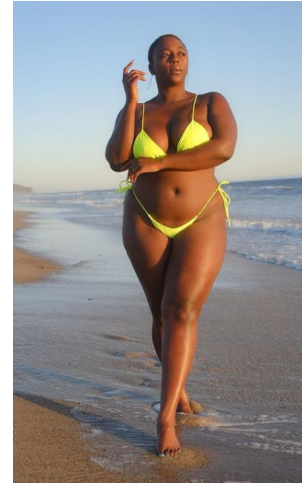

MIPM MODELS

Jakarra Waddell

Height : 5'8" / 173 cm | Bust : 44" / 112 cm | Waist : 38" / 97 cm | Hips : 49.5" / 126 cm | Shoe : 10.0 US / 7.0 UK | Hair Colour : Blonde | Eyes : Brown

MIPM MODELS

MPM MODELS

MPM MODELS

MIPM MODELS

MIPM MODELS

MPM MODELS

Jakarra Waddell

Height : 5'8" / 173 cm | Bust : 44" / 112 cm | Waist : 38" / 97 cm | Hips : 49.5" / 126 cm | Shoe : 10.0 US / 7.0 UK | Hair Colour : Blonde | Eyes : Brown