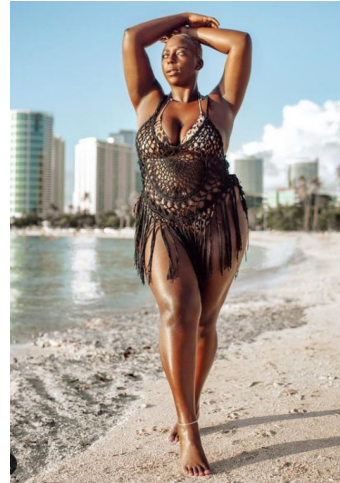

MIPM MODELS

Jakarra Waddell

Height : 5'8" / 173 cm | Bust : 44" / 112 cm | Waist : 38" / 97 cm | Hips : 49.5" / 126 cm | Shoe : 10.0 US / 7.0 UK | Hair Colour : Blonde | Eyes : Brown

MIPM MODELS

MPM MODELS

MPM MODELS

MIPM MODELS

MIPM MODELS

MPM MODELS

Jakarra Waddell

Height : 5'8" / 173 cm | Bust : 44" / 112 cm | Waist : 38" / 97 cm | Hips : 49.5" / 126 cm | Shoe : 10.0 US / 7.0 UK | Hair Colour : Blonde | Eyes : Brown