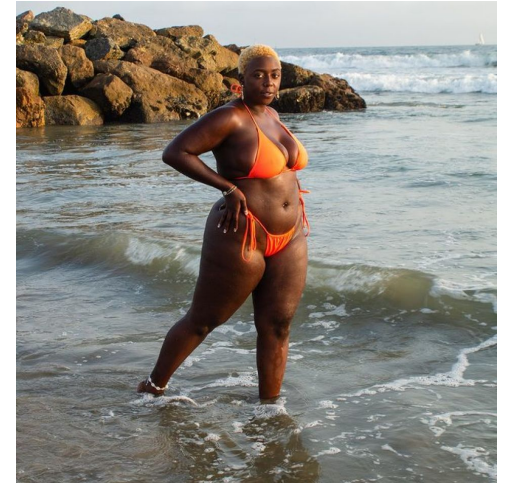

MIPM MODELS

Jakarra Waddell

Height : 5'8" / 173 cm | Bust : 44" / 112 cm | Waist : 38" / 97 cm | Hips : 49.5" / 126 cm | Shoe : 10.0 US / 7.0 UK | Hair Colour : Blonde | Eyes : Brown

MIPM MODELS

MPM MODELS

MPM MODELS

MIPM MODELS

MIPM MODELS

MPM MODELS

Jakarra Waddell

Height : 5'8" / 173 cm | Bust : 44" / 112 cm | Waist : 38" / 97 cm | Hips : 49.5" / 126 cm | Shoe : 10.0 US / 7.0 UK | Hair Colour : Blonde | Eyes : Brown