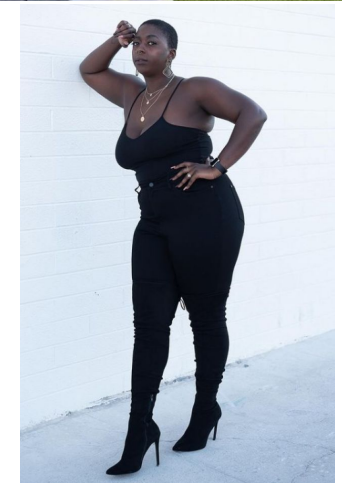

MIPM MODELS

Jakarra Waddell

Height : 5'8" / 173 cm | Bust : 44" / 112 cm | Waist : 38" / 97 cm | Hips : 49.5" / 126 cm | Shoe : 10.0 US / 7.0 UK | Hair Colour : Blonde | Eyes : Brown

MIPM MODELS

MPM MODELS

MPM MODELS

MIPM MODELS

MIPM MODELS

MPM MODELS

Jakarra Waddell

Height : 5'8" / 173 cm | Bust : 44" / 112 cm | Waist : 38" / 97 cm | Hips : 49.5" / 126 cm | Shoe : 10.0 US / 7.0 UK | Hair Colour : Blonde | Eyes : Brown