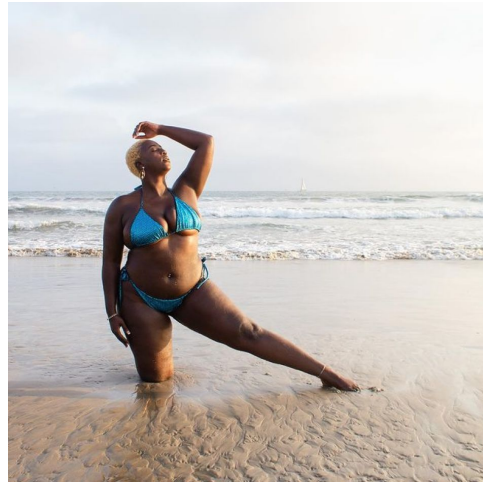

MIPM MODELS

Jakarra Waddell

Height : 5'8" / 173 cm | Bust : 44" / 112 cm | Waist : 38" / 97 cm | Hips : 49.5" / 126 cm | Shoe : 10.0 US / 7.0 UK | Hair Colour : Blonde | Eyes : Brown

MIPM MODELS

MPM MODELS

MPM MODELS

MIPM MODELS

MIPM MODELS

MPM MODELS

Jakarra Waddell

Height : 5'8" / 173 cm | Bust : 44" / 112 cm | Waist : 38" / 97 cm | Hips : 49.5" / 126 cm | Shoe : 10.0 US / 7.0 UK | Hair Colour : Blonde | Eyes : Brown