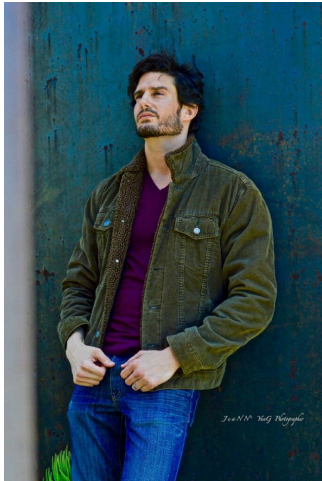

MIPM MODELS

Edward Finlay

Height : 6'0" / 183 cm | Waist : 32" / 81 cm | Chest : 40" / 102 cm | Hips : 39" / 99 cm | Hair Colour : Dark Brown | Eyes : Hazel

MPM MODELS

Edward Finlay

Height : 6'0" / 183 cm | Waist : 32" / 81 cm | Chest : 40" / 102 cm | Hips : 39" / 99 cm | Hair Colour : Dark Brown | Eyes : Hazel