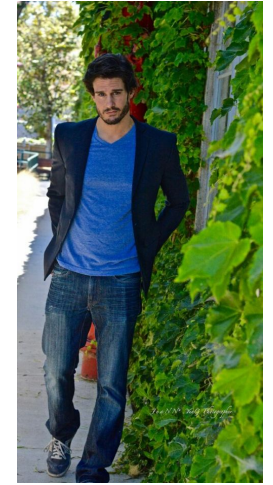

MIPM MODELS

Edward Finlay

Height : 6'0" / 183 cm | Waist : 32" / 81 cm | Chest : 40" / 102 cm | Hips : 39" / 99 cm | Hair Colour : Dark Brown | Eyes : Hazel

MPM MODELS

Edward Finlay

Height : 6'0" / 183 cm | Waist : 32" / 81 cm | Chest : 40" / 102 cm | Hips : 39" / 99 cm | Hair Colour : Dark Brown | Eyes : Hazel