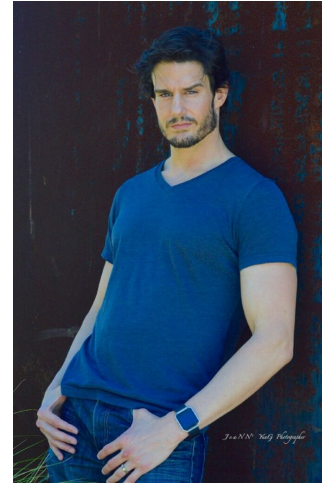

MIPM MODELS

Edward Finlay

Height : 6'0" / 183 cm | Waist : 32" / 81 cm | Chest : 40" / 102 cm | Hips : 39" / 99 cm | Hair Colour : Dark Brown | Eyes : Hazel

MPM MODELS

Edward Finlay

Height : 6'0" / 183 cm | Waist : 32" / 81 cm | Chest : 40" / 102 cm | Hips : 39" / 99 cm | Hair Colour : Dark Brown | Eyes : Hazel