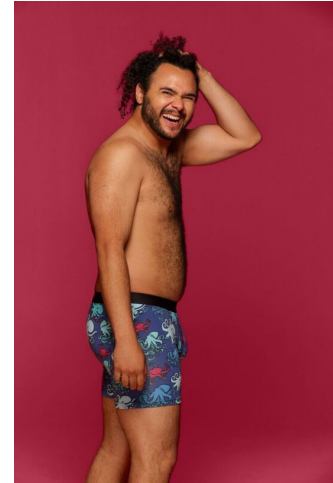

MIPM MODELS

Juan Abdias

Height : 5'10" / 178 cm | Waist : 38.5" / 98 cm | Chest : 44" / 112 cm | Hips : 44" / 112 cm | Hair Colour : Black | Eyes : Brown

MPM MODELS

Juan Abdias

Height : 5'10" / 178 cm | Waist : 38.5" / 98 cm | Chest : 44" / 112 cm | Hips : 44" / 112 cm | Hair Colour : Black | Eyes : Brown