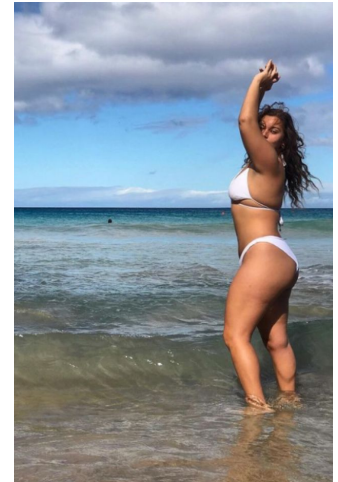

MPM MODELS

Summer Jeter

Height : 5'8" / 173 cm | Bust : 44" / 112 cm | Waist : 37.5" / 95 cm | Hips : 47" / 119 cm | Shoe : 11.0 US / 7.5 UK | Hair Colour : Brown | Eyes : Hazel

MIPM MODELS

MIPM MODELS

Summer Jeter

Height : 5'8" / 173 cm | Bust : 44" / 112 cm | Waist : 37.5" / 95 cm | Hips : 47" / 119 cm | Shoe : 11.0 US / 7.5 UK | Hair Colour : Brown | Eyes : Hazel