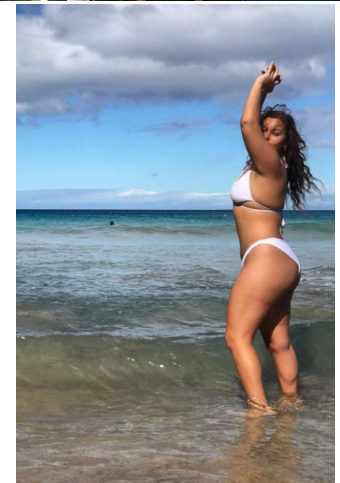

MPM MODELS

Summer Jeter

Height : 5'8" / 173 cm | Bust : 44" / 112 cm | Waist : 37.5" / 95 cm | Hips : 47" / 119 cm | Shoe : 11.0 US / 7.5 UK | Hair Colour : Brown | Eyes : Hazel

MIPM MODELS

M P M MODELS

Summer Jeter

Height : 5'8" / 173 cm | Bust : 44" / 112 cm | Waist : 37.5" / 95 cm | Hips : 47" / 119 cm | Shoe : 11.0 US / 7.5 UK | Hair Colour : Brown | Eyes : Hazel