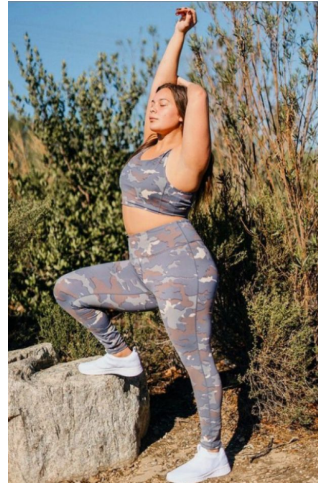

MPM MODELS

Summer Jeter

Height : 5'8" / 173 cm | Bust : 44" / 112 cm | Waist : 37.5" / 95 cm | Hips : 47" / 119 cm | Shoe : 11.0 US / 7.5 UK | Hair Colour : Brown | Eyes : Hazel

MIPM MODELS

Summer Jeter

Height : 5'8" / 173 cm | Bust : 44" / 112 cm | Waist : 37.5" / 95 cm | Hips : 47" / 119 cm | Shoe : 11.0 US / 7.5 UK | Hair Colour : Brown | Eyes : Hazel