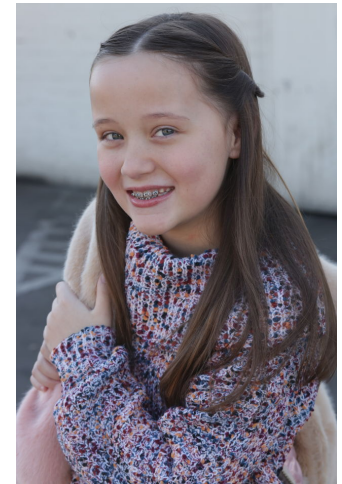

# MIPM MODELS

Emma Hays

Height : 5'0.5" / 154 cm | Bust : 29" / 74 cm | Waist : 24.5" / 62 cm | Hips : 31.5" / 80 cm | Shoe : 4.0 US / 2.5 UK | Hair Colour : Brown | Eyes : Blue

# MPM MODELS

Emma Hays

Height : 5'0.5" / 154 cm | Bust : 29" / 74 cm | Waist : 24.5" / 62 cm | Hips : 31.5" / 80 cm | Shoe : 4.0 US / 2.5 UK | Hair Colour : Brown | Eyes : Blue