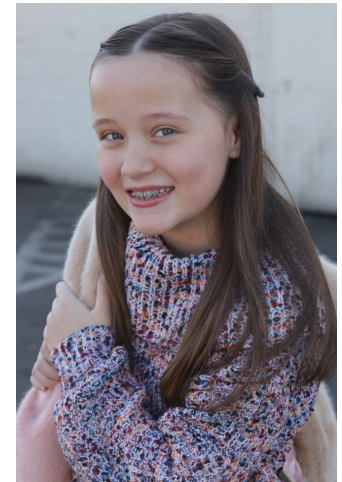

MIPM MODELS

Emma Hays

Height : 5'0.5" / 154 cm | Bust : 29" / 74 cm | Waist : 24.5" / 62 cm | Hips : 31.5" / 80 cm | Shoe : 4.0 US / 2.5 UK | Hair Colour : Brown | Eyes : Blue

MIPM MODELS

MPM MODELS

Emma Hays

Height : 5'0.5" / 154 cm | Bust : 29" / 74 cm | Waist : 24.5" / 62 cm | Hips : 31.5" / 80 cm | Shoe : 4.0 US / 2.5 UK | Hair Colour : Brown | Eyes : Blue