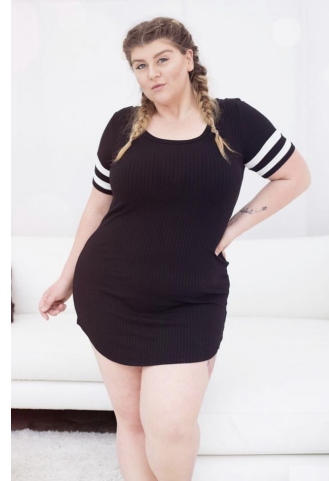

MPM MODELS

Alexa Phelece

Height : 5'8" / 173 cm | Bust : 47" / 119 cm | Waist : 39.5" / 100 cm | Hips : 51" / 130 cm | Shoe : 10.0 US / 7.0 UK | Hair Colour : Blonde | Eyes : Blue

MIPM MODELS

MPM MODELS

Alexa Phelece

Height : 5'8" / 173 cm | Bust : 47" / 119 cm | Waist : 39.5" / 100 cm | Hips : 51" / 130 cm | Shoe : 10.0 US / 7.0 UK | Hair Colour : Blonde | Eyes : Blue