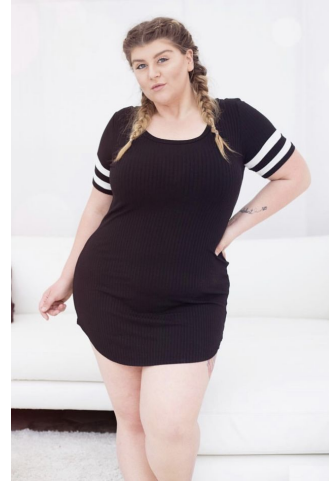

MPM MODELS

Alexa Phelece

Height : 5'8" / 173 cm | Bust : 47" / 119 cm | Waist : 39.5" / 100 cm | Hips : 51" / 130 cm | Shoe : 10.0 US / 7.0 UK | Hair Colour : Blonde | Eyes : Blue

M P M MODELS

M P M MODELS

Alexa Phelece

Height : 5'8" / 173 cm | Bust : 47" / 119 cm | Waist : 39.5" / 100 cm | Hips : 51" / 130 cm | Shoe : 10.0 US / 7.0 UK | Hair Colour : Blonde | Eyes : Blue