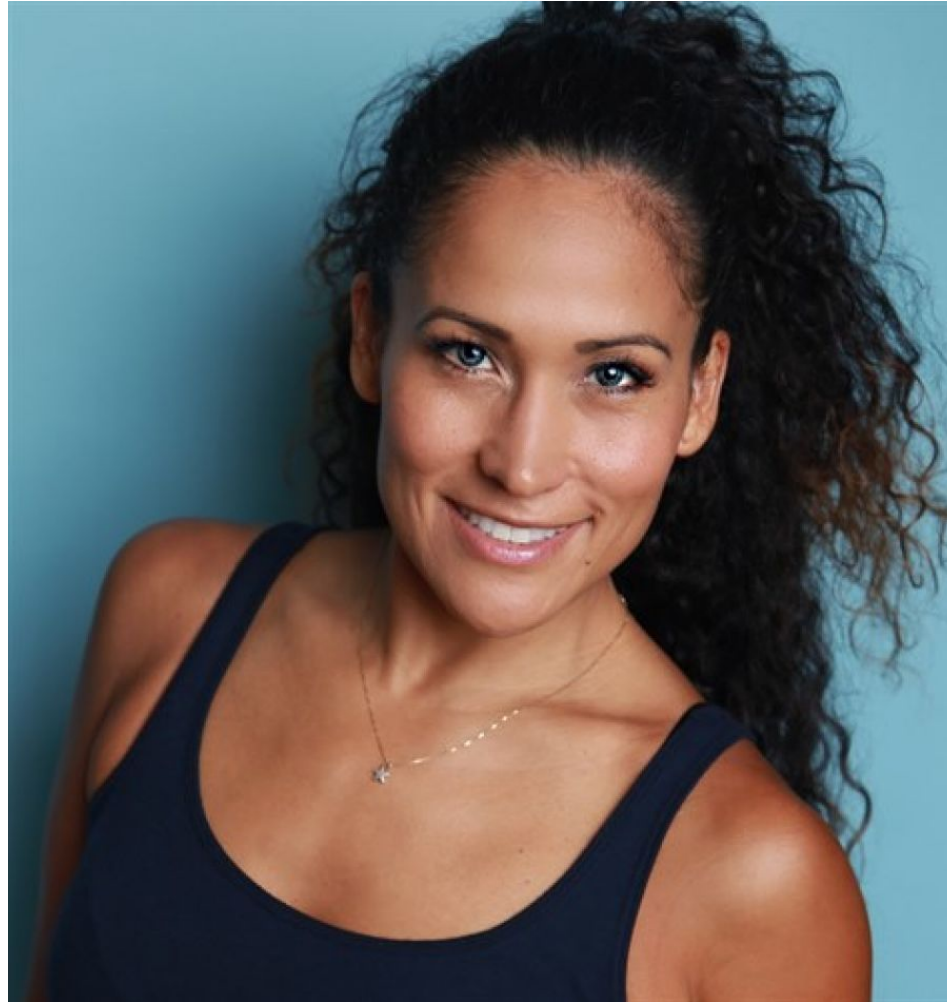

MIPM MODELS

Lisa Marie

Height : 5'7" / 170 cm | Bust : 39" / 99 cm | Waist : 32.5" / 83 cm | Hips : 42" / 107 cm | Shoe : 9.0 US / 6.5 UK | Hair Colour : Brown | Eyes : Hazel

MIPM MODELS

MIPM MODELS

MPM MODELS

Lisa Marie

Height : 5'7" / 170 cm | Bust : 39" / 99 cm | Waist : 32.5" / 83 cm | Hips : 42" / 107 cm | Shoe : 9.0 US / 6.5 UK | Hair Colour : Brown | Eyes : Hazel