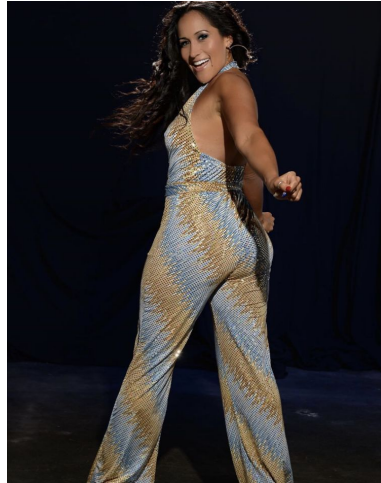

MIPM MODELS

Lisa Marie

Height : 5'7" / 170 cm | Bust : 39" / 99 cm | Waist : 32.5" / 83 cm | Hips : 42" / 107 cm | Shoe : 9.0 US / 6.5 UK | Hair Colour : Brown | Eyes : Hazel

MIPM MODELS

MIPM MODELS

MPM MODELS

Lisa Marie

Height : 5'7" / 170 cm | Bust : 39" / 99 cm | Waist : 32.5" / 83 cm | Hips : 42" / 107 cm | Shoe : 9.0 US / 6.5 UK | Hair Colour : Brown | Eyes : Hazel