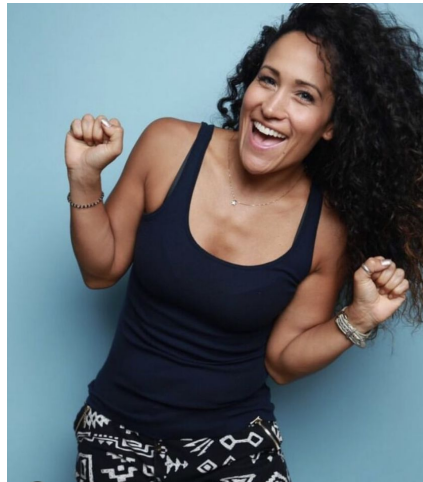

MIPM MODELS

Lisa Marie

Height : 5'7" / 170 cm | Bust : 39" / 99 cm | Waist : 32.5" / 83 cm | Hips : 42" / 107 cm | Shoe : 9.0 US / 6.5 UK | Hair Colour : Brown | Eyes : Hazel

MIPM MODELS

MIPM MODELS

MPM MODELS

Lisa Marie

Height : 5'7" / 170 cm | Bust : 39" / 99 cm | Waist : 32.5" / 83 cm | Hips : 42" / 107 cm | Shoe : 9.0 US / 6.5 UK | Hair Colour : Brown | Eyes : Hazel