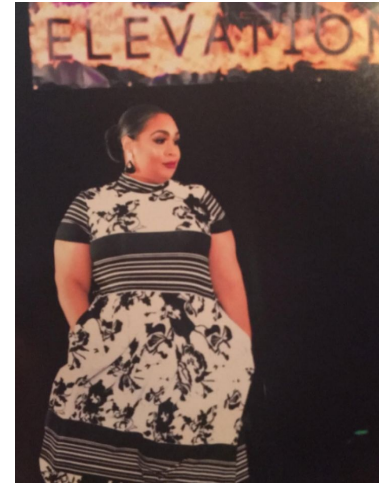

MPM MODELS

Jennifer Jenkins

Height : 5'7" / 170 cm | Bust : 42" / 107 cm | Waist : 42" / 107 cm | Hips : 58" / 147 cm | Shoe : 12.0 US / 8.0 UK | Hair Colour : Dark Brown | Eyes : Brown

MIPM MODELS

MIPM MODELS

MPM MODELS

Jennifer Jenkins

Height : 5'7" / 170 cm | Bust : 42" / 107 cm | Waist : 42" / 107 cm | Hips : 58" / 147 cm | Shoe : 12.0 US / 8.0 UK | Hair Colour : Dark Brown | Eyes : Brown