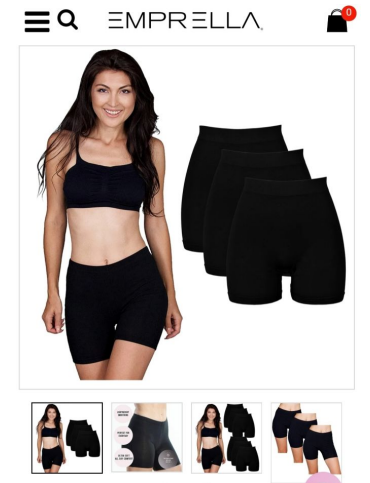

# MPM MODELS

Tatiana Tayeh

Height : 5'8" / 173 cm | Bust : 34.5" / 88 cm | Waist : 26" / 66 cm | Hips : 37" / 94 cm | Shoe : 8.0 US / 6.0 UK | Hair Colour : Brown | Eyes : Brown

# M P M MODELS

THE LUXURY LIVING REPORT: 14 HOME PRODUCTS FOR TIMELESS ELEGANCE

HOME » YOGA, FITNESS AND WORK PANTS » 33" CLARE  
FLARE FITTED FLARE PANT | GREEN APPLE ACTIVE

22|11

COSMETICS

## 5. Matt Williams Canopy Chair

A home without a throne isn't a home at all. This 'throne chair', as we've so dubbed it, is a stunning steampunk sort

Tatiana Tayeh

Height : 5'8" / 173 cm | Bust : 34.5" / 88 cm | Waist : 26" / 66 cm | Hips : 37" / 94 cm | Shoe : 8.0 US / 6.0 UK | Hair Colour : Brown | Eyes : Brown