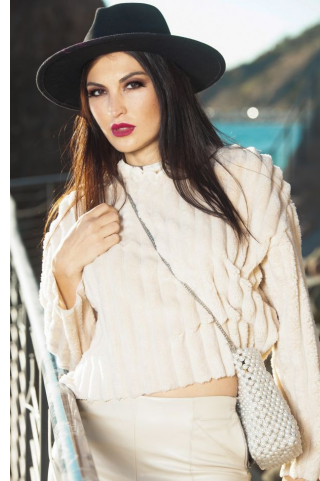

MIPM MODELS