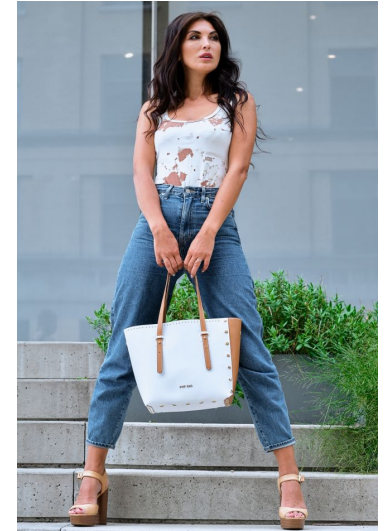

MIPM MODELS