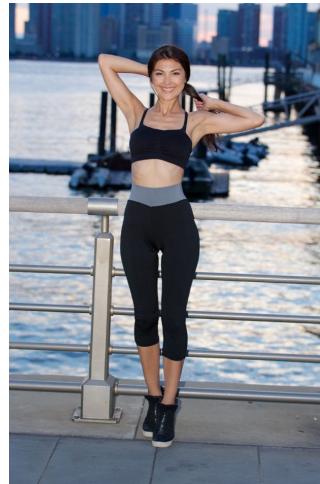

# MPM MODELS

Tatiana Tayeh

Height : 5'8" / 173 cm | Bust : 34.5" / 88 cm | Waist : 26" / 66 cm | Hips : 37" / 94 cm | Shoe : 8.0 US / 6.0 UK | Hair Colour : Brown | Eyes : Brown

# M P M MODELS

THE LUXURY LIVING REPORT: 14 HOME PRODUCTS FOR TIMELESS ELEGANCE

HOME » YOGA, FITNESS AND WORK PANTS » 33" CLARE  
FLARE FITTED FLARE PANT | GREEN APPLE ACTIVE

22|11

COSMETICS