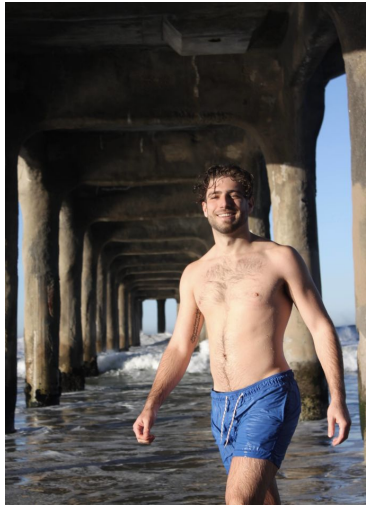

# MIPM MODELS

Gilman Hooper

Height : 5'11" / 180 cm | Waist : 32" / 81 cm | Chest : 39" / 99 cm | Hips : 38.5" / 98 cm | Hair Colour : Brown | Eyes : Blue

# MPM MODELS

Gilman Hooper

Height : 5'11" / 180 cm | Waist : 32" / 81 cm | Chest : 39" / 99 cm | Hips : 38.5" / 98 cm | Hair Colour : Brown | Eyes : Blue