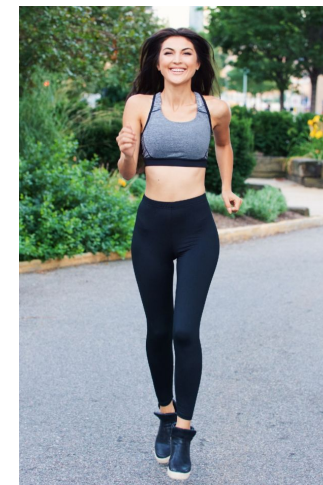

# MPM MODELS

Tatiana Tayeh

Height : 5'8" / 173 cm | Bust : 34.5" / 88 cm | Waist : 26" / 66 cm | Hips : 37" / 94 cm | Shoe : 8.0 US / 6.0 UK | Hair Colour : Brown | Eyes : Brown