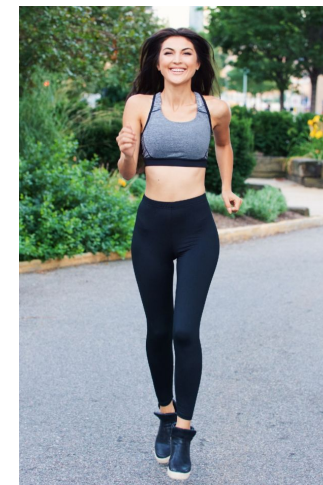

MPM MODELS

Tatiana Tayeh

Height : 5'8" / 173 cm | Bust : 34.5" / 88 cm | Waist : 26" / 66 cm | Hips : 37" / 94 cm | Shoe : 8.0 US / 6.0 UK | Hair Colour : Brown | Eyes : Brown