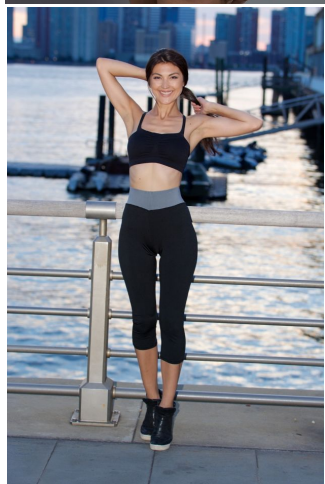

# MPM MODELS

Tatiana Tayeh

Height : 5'8" / 173 cm | Bust : 34.5" / 88 cm | Waist : 26" / 66 cm | Hips : 37" / 94 cm | Shoe : 8.0 US / 6.0 UK | Hair Colour : Brown | Eyes : Brown