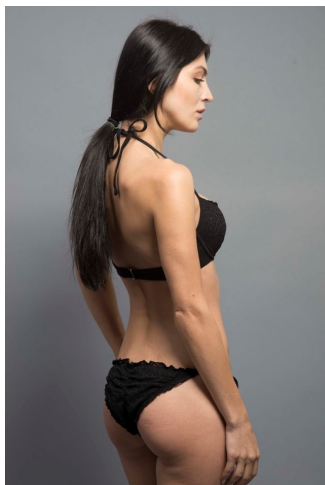

MPM MODELS

Tatiana Tayeh

Height : 5'8" / 173 cm | Bust : 34.5" / 88 cm | Waist : 26" / 66 cm | Hips : 37" / 94 cm | Shoe : 8.0 US / 6.0 UK | Hair Colour : Brown | Eyes : Brown