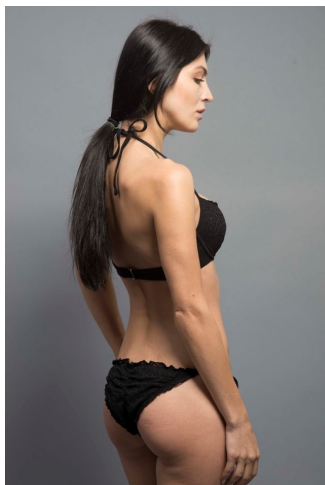

# MPM MODELS

Tatiana Tayeh

Height : 5'8" / 173 cm | Bust : 34.5" / 88 cm | Waist : 26" / 66 cm | Hips : 37" / 94 cm | Shoe : 8.0 US / 6.0 UK | Hair Colour : Brown | Eyes : Brown