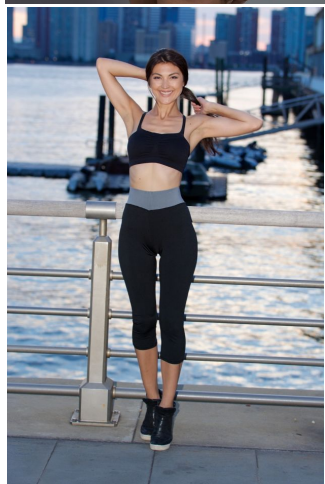

MPM MODELS

Tatiana Tayeh

Height : 5'8" / 173 cm | Bust : 34.5" / 88 cm | Waist : 26" / 66 cm | Hips : 37" / 94 cm | Shoe : 8.0 US / 6.0 UK | Hair Colour : Brown | Eyes : Brown