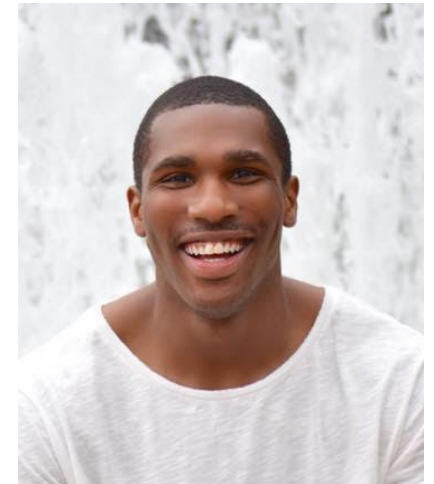

MIPM MODELS

Corey Law

Height : 6'5" / 196 cm | Waist : 36" / 91 cm | Chest : 18" / 46 cm | Hips : 46" / 117 cm | Hair Colour : Black | Eyes : Brown

MPM MODELS

M P M MODELS

MPM MODELS

Corey Law

Height : 6'5" / 196 cm | Waist : 36" / 91 cm | Chest : 18" / 46 cm | Hips : 46" / 117 cm | Hair Colour : Black | Eyes : Brown