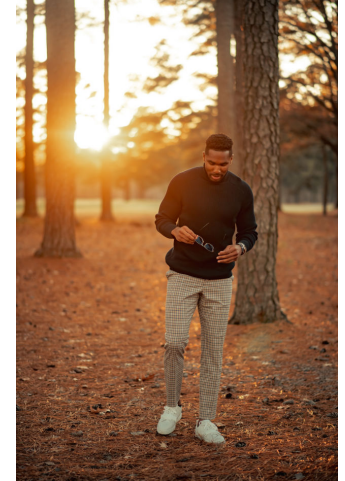

MIPM MODELS

Corey Law

Height : 6'5" / 196 cm | Waist : 36" / 91 cm | Chest : 46" / 117 cm | Hips : 46" / 117 cm | Hair Colour : Black | Eyes : Brown

MPM MODELS

M P M MODELS

MPM MODELS

Corey Law

Height : 6'5" / 196 cm | Waist : 36" / 91 cm | Chest : 46" / 117 cm | Hips : 46" / 117 cm | Hair Colour : Black | Eyes : Brown