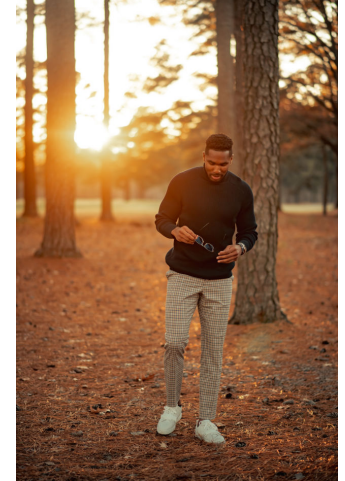

MIPM MODELS

Corey Law

Height : 6'5" / 196 cm | Waist : 36" / 91 cm | Chest : 18" / 46 cm | Hips : 46" / 117 cm | Hair Colour : Black | Eyes : Brown

MPM MODELS

M P M MODELS

MPM MODELS

Corey Law

Height : 6'5" / 196 cm | Waist : 36" / 91 cm | Chest : 18" / 46 cm | Hips : 46" / 117 cm | Hair Colour : Black | Eyes : Brown