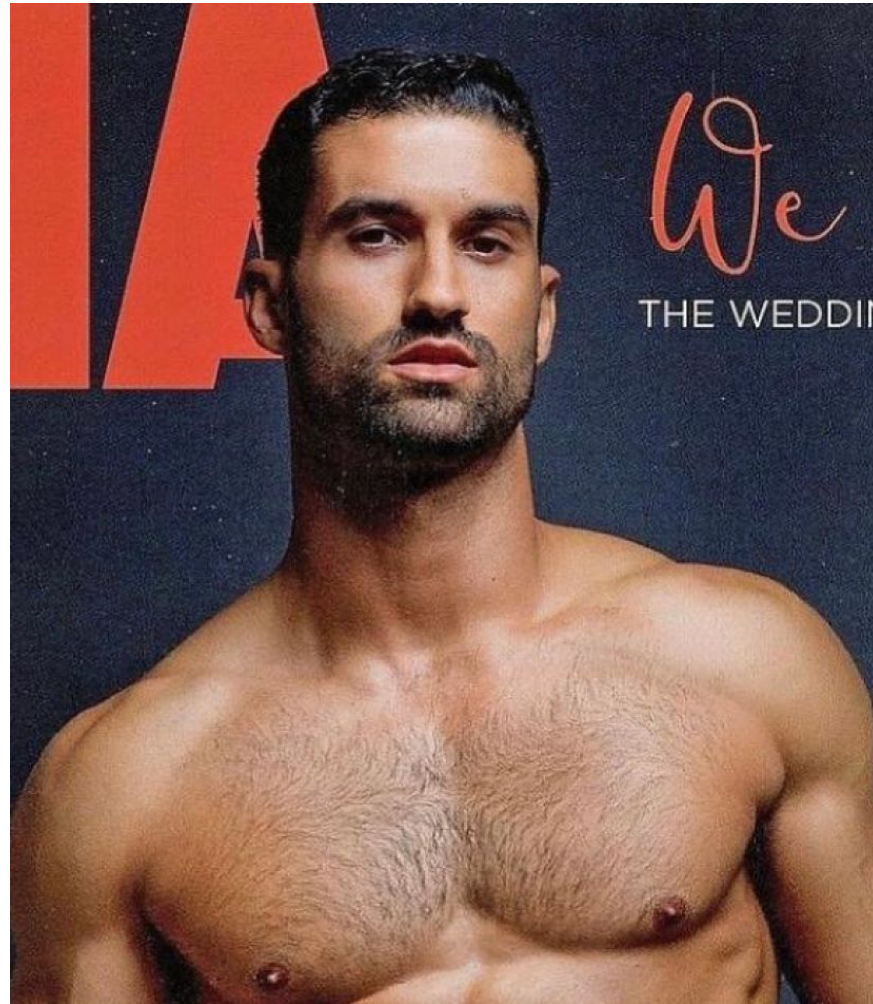

MIPM MODELS

Iggy Goncalves

Height : 6'1" / 185 cm | Waist : 31" / 79 cm | Chest : 42" / 107 cm | Hips : 39" / 99 cm | Hair Colour : Brown | Eyes : Brown

MPM MODELS

MPM MODELS

Iggy Goncalves

Height : 6'1" / 185 cm | Waist : 31" / 79 cm | Chest : 42" / 107 cm | Hips : 39" / 99 cm | Hair Colour : Brown | Eyes : Brown