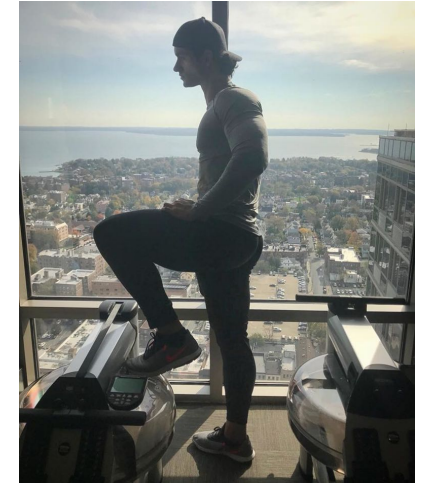

MIPM MODELS

Iggy Goncalves

Height : 6'1" / 185 cm | Waist : 31" / 79 cm | Chest : 42" / 107 cm | Hips : 39" / 99 cm | Hair Colour : Brown | Eyes : Brown

MIPM MODELS

MIPM MODELS

MPM MODELS

MPM MODELS

Iggy Goncalves

Height : 6'1" / 185 cm | Waist : 31" / 79 cm | Chest : 42" / 107 cm | Hips : 39" / 99 cm | Hair Colour : Brown | Eyes : Brown