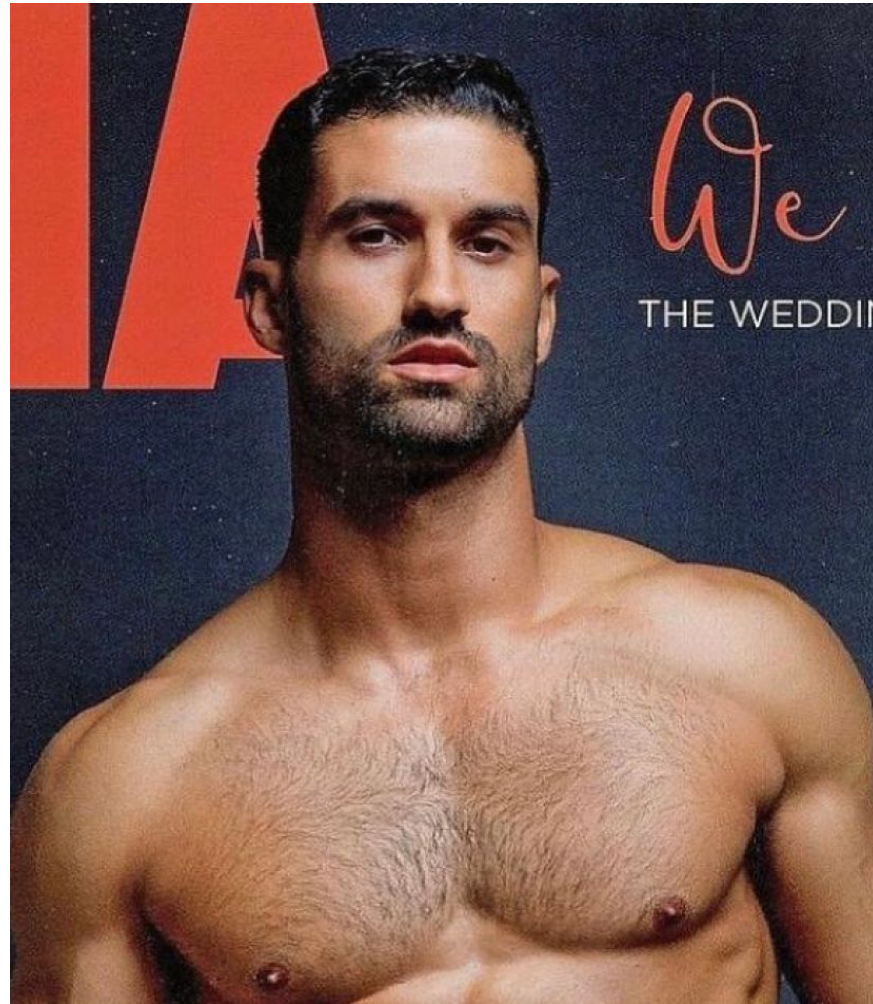

MIPM MODELS

Iggy Goncalves

Height : 6'1" / 185 cm | Waist : 31" / 79 cm | Chest : 42" / 107 cm | Hips : 39" / 99 cm | Hair Colour : Brown | Eyes : Brown

MIPM MODELS

MIPM MODELS

MPM MODELS

MPM MODELS

Iggy Goncalves

Height : 6'1" / 185 cm | Waist : 31" / 79 cm | Chest : 42" / 107 cm | Hips : 39" / 99 cm | Hair Colour : Brown | Eyes : Brown