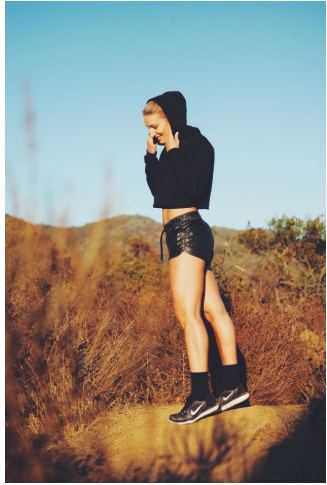

MIPM MODELS

Cornelia Hanes

Height : 5'9" / 175 cm | Bust : 36" / 91 cm | Waist : 28" / 71 cm | Hips : 37.5" / 95 cm | Shoe : 8.5 US / 6.0 UK | Hair Colour : Blonde | Eyes : Green

M P M MODELS

M P M MODELS

MIPM MODELS

MPM MODELS

Cornelia Hanes

Height : 5'9" / 175 cm | Bust : 36" / 91 cm | Waist : 28" / 71 cm | Hips : 37.5" / 95 cm | Shoe : 8.5 US / 6.0 UK | Hair Colour : Blonde | Eyes : Green