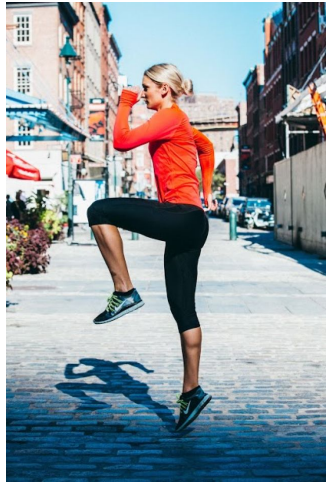

MIPM MODELS

Cornelia Hanes

Height : 5'9" / 175 cm | Bust : 36" / 91 cm | Waist : 28" / 71 cm | Hips : 37.5" / 95 cm | Shoe : 8.5 US / 6.0 UK | Hair Colour : Blonde | Eyes : Green

M P M MODELS

M P M MODELS

MIPM MODELS

MPM MODELS

Cornelia Hanes

Height : 5'9" / 175 cm | Bust : 36" / 91 cm | Waist : 28" / 71 cm | Hips : 37.5" / 95 cm | Shoe : 8.5 US / 6.0 UK | Hair Colour : Blonde | Eyes : Green