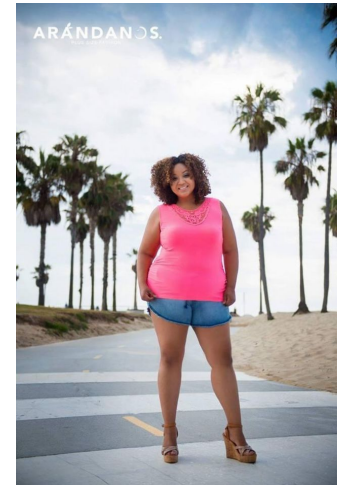

MPM MODELS

Lia Freeman

Height : 5'9" / 175 cm | Bust : 50" / 127 cm | Waist : 41" / 104 cm | Hips : 54" / 137 cm | Shoe : 10.0 US / 7.0 UK | Hair Colour : Brown | Eyes : Brown

MPM MODELS

MPM MODELS

Lia Freeman

Height : 5'9" / 175 cm | Bust : 50" / 127 cm | Waist : 41" / 104 cm | Hips : 54" / 137 cm | Shoe : 10.0 US / 7.0 UK | Hair Colour : Brown | Eyes : Brown