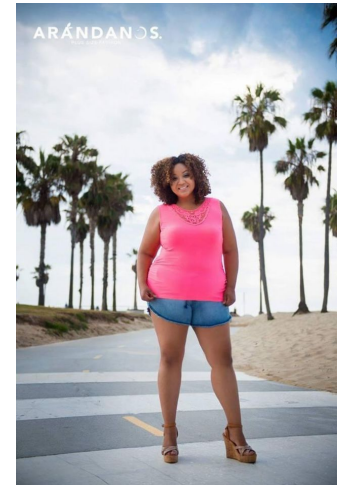

MIPM MODELS

Lia Freeman

Height : 5'9" / 175 cm | Bust : 50" / 127 cm | Waist : 41" / 104 cm | Hips : 54" / 137 cm | Shoe : 10.0 US / 7.0 UK | Hair Colour : Brown | Eyes : Brown

MPM MODELS

MPM MODELS

Lia Freeman

Height : 5'9" / 175 cm | Bust : 50" / 127 cm | Waist : 41" / 104 cm | Hips : 54" / 137 cm | Shoe : 10.0 US / 7.0 UK | Hair Colour : Brown | Eyes : Brown