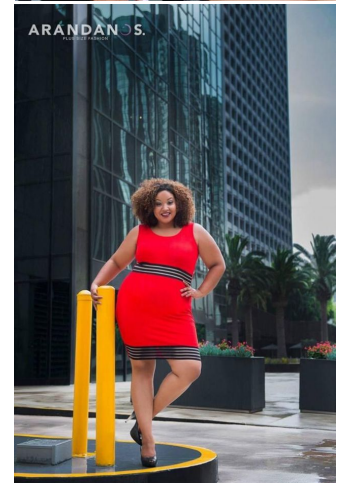

MIPM MODELS

Lia Freeman

Height : 5'9" / 175 cm | Bust : 50" / 127 cm | Waist : 41" / 104 cm | Hips : 54" / 137 cm | Shoe : 10.0 US / 7.0 UK | Hair Colour : Brown | Eyes : Brown

MIPM MODELS

MIPM MODELS

MPM MODELS

Lia Freeman

Height : 5'9" / 175 cm | Bust : 50" / 127 cm | Waist : 41" / 104 cm | Hips : 54" / 137 cm | Shoe : 10.0 US / 7.0 UK | Hair Colour : Brown | Eyes : Brown