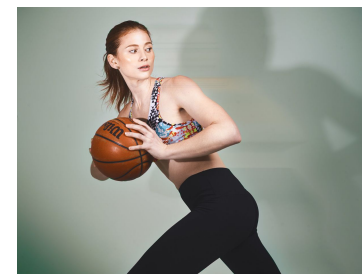

# MIPM MODELS

Marion Birdsall

Height : 5'8" / 173 cm | Bust : 35" / 89 cm | Waist : 29.5" / 75 cm | Hips : 40.5" / 103 cm | Shoe : 9.5 US / 7.0 UK | Hair Colour : Red | Eyes : Hazel

# MPM MODELS

Marion Birdsall

Height : 5'8" / 173 cm | Bust : 35" / 89 cm | Waist : 29.5" / 75 cm | Hips : 40.5" / 103 cm | Shoe : 9.5 US / 7.0 UK | Hair Colour : Red | Eyes : Hazel