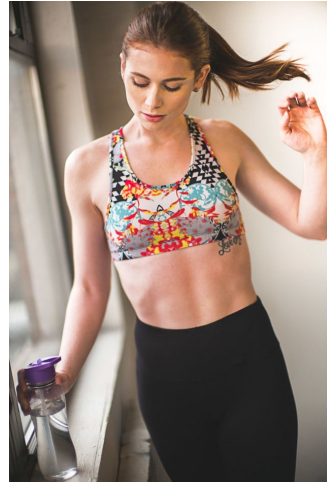

# MIPM MODELS

Marion Birdsall

Height : 5'8" / 173 cm | Bust : 35" / 89 cm | Waist : 29.5" / 75 cm | Hips : 40.5" / 103 cm | Shoe : 9.5 US / 7.0 UK | Hair Colour : Red | Eyes : Hazel

# MPM MODELS

Marion Birdsall

Height : 5'8" / 173 cm | Bust : 35" / 89 cm | Waist : 29.5" / 75 cm | Hips : 40.5" / 103 cm | Shoe : 9.5 US / 7.0 UK | Hair Colour : Red | Eyes : Hazel