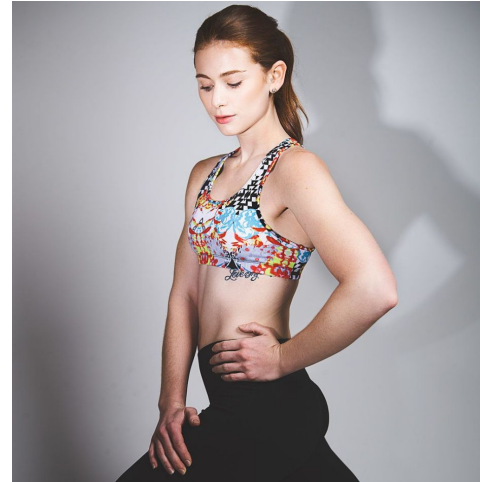

# MIPM MODELS

Marion Birdsall

Height : 5'8" / 173 cm | Bust : 35" / 89 cm | Waist : 29.5" / 75 cm | Hips : 40.5" / 103 cm | Shoe : 9.5 US / 7.0 UK | Hair Colour : Red | Eyes : Hazel

# MPM MODELS

Marion Birdsall

Height : 5'8" / 173 cm | Bust : 35" / 89 cm | Waist : 29.5" / 75 cm | Hips : 40.5" / 103 cm | Shoe : 9.5 US / 7.0 UK | Hair Colour : Red | Eyes : Hazel