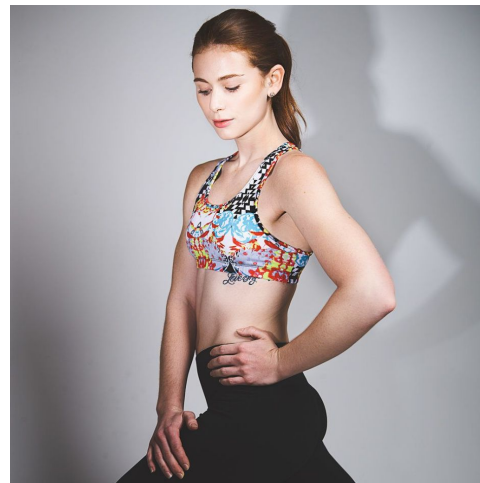

# MIPM MODELS

Marion Birdsall

Height : 5'8" / 173 cm | Bust : 35" / 89 cm | Waist : 29.5" / 75 cm | Hips : 40.5" / 103 cm | Shoe : 9.5 US / 7.0 UK | Hair Colour : Red | Eyes : Hazel

# MPM MODELS

Marion Birdsall

Height : 5'8" / 173 cm | Bust : 35" / 89 cm | Waist : 29.5" / 75 cm | Hips : 40.5" / 103 cm | Shoe : 9.5 US / 7.0 UK | Hair Colour : Red | Eyes : Hazel