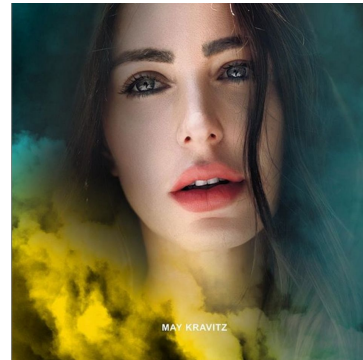

MIPM MODELS

May Kravitz

Height : 5'4" / 163 cm | Bust : 34" / 86 cm | Waist : 24" / 61 cm | Hips : 35" / 89 cm | Shoe : 7.0 US / 5.0 UK | Hair Colour : Dark Blonde | Eyes : Blue/Green

MIPM MODELS

MIPM MODELS

May Kravitz

Height : 5'4" / 163 cm | Bust : 34" / 86 cm | Waist : 24" / 61 cm | Hips : 35" / 89 cm | Shoe : 7.0 US / 5.0 UK | Hair Colour : Dark Blonde | Eyes : Blue/Green