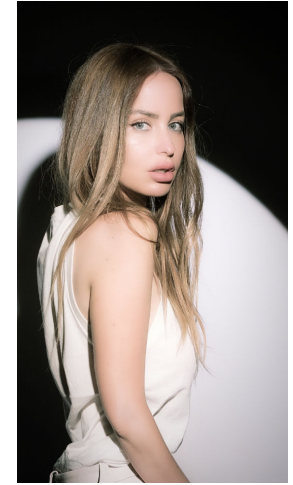

MIPM MODELS

May Kravitz

Height : 5'4" / 163 cm | Bust : 34" / 86 cm | Waist : 24" / 61 cm | Hips : 35" / 89 cm | Shoe : 7.0 US / 5.0 UK | Hair Colour : Dark Blonde | Eyes : Blue/Green

MIPM MODELS

MIPM MODELS

May Kravitz

Height : 5'4" / 163 cm | Bust : 34" / 86 cm | Waist : 24" / 61 cm | Hips : 35" / 89 cm | Shoe : 7.0 US / 5.0 UK | Hair Colour : Dark Blonde | Eyes : Blue/Green