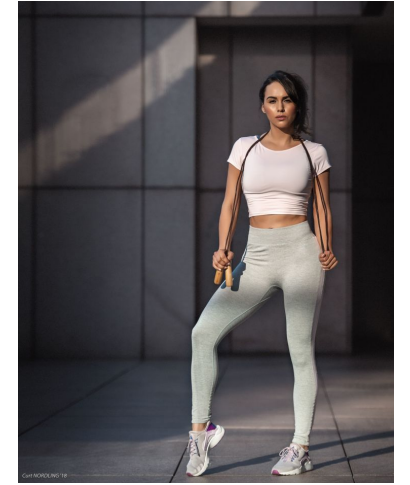

MIPM MODELS

Elizabeth Perez

Height : 5'8" / 173 cm | Bust : 36.5" / 93 cm | Waist : 27" / 69 cm | Hips : 38" / 97 cm | Shoe : 9.0 US / 6.5 UK | Hair Colour : Brown | Eyes : Brown

MIPM MODELS

MPM MODELS

Elizabeth Perez

Height : 5'8" / 173 cm | Bust : 36.5" / 93 cm | Waist : 27" / 69 cm | Hips : 38" / 97 cm | Shoe : 9.0 US / 6.5 UK | Hair Colour : Brown | Eyes : Brown