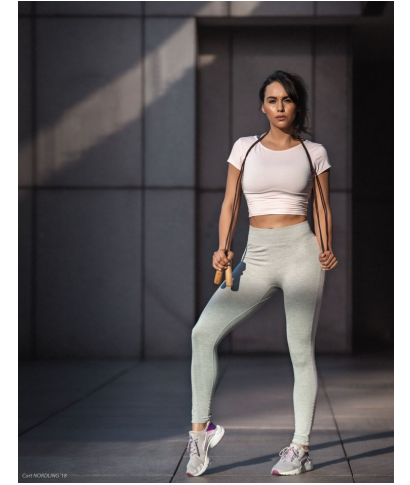

MIPM MODELS

Elizabeth Perez

Height : 5'8" / 173 cm | Bust : 36.5" / 93 cm | Waist : 28" / 71 cm | Hips : 39" / 99 cm | Shoe : 9.0 US / 6.5 UK | Hair Colour : Brown | Eyes : Brown

MIPM MODELS

MPM MODELS

Elizabeth Perez

Height : 5'8" / 173 cm | Bust : 36.5" / 93 cm | Waist : 28" / 71 cm | Hips : 39" / 99 cm | Shoe : 9.0 US / 6.5 UK | Hair Colour : Brown | Eyes : Brown