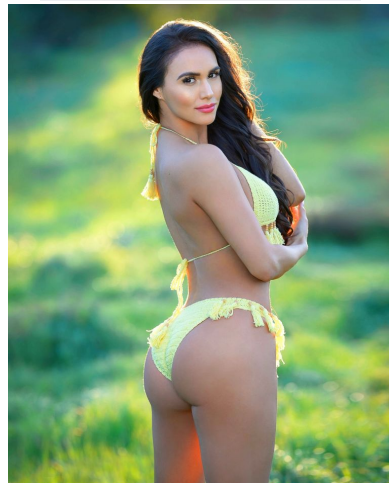

# MIPM MODELS

Elizabeth Perez

Height : 5'8" / 173 cm | Bust : 36.5" / 93 cm | Waist : 28" / 71 cm | Hips : 39" / 99 cm | Shoe : 9.0 US / 6.5 UK | Hair Colour : Brown | Eyes : Brown

# MPM MODELS

Elizabeth Perez

Height : 5'8" / 173 cm | Bust : 36.5" / 93 cm | Waist : 28" / 71 cm | Hips : 39" / 99 cm | Shoe : 9.0 US / 6.5 UK | Hair Colour : Brown | Eyes : Brown