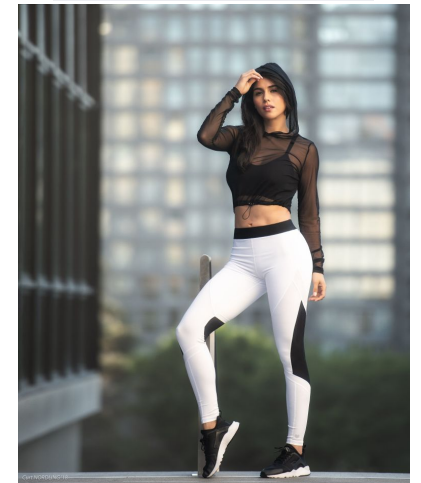

# MIPM MODELS

Elizabeth Perez

Height : 5'8" / 173 cm | Bust : 36.5" / 93 cm | Waist : 28" / 71 cm | Hips : 39" / 99 cm | Shoe : 9.0 US / 6.5 UK | Hair Colour : Brown | Eyes : Brown

# MPM MODELS

Elizabeth Perez

Height : 5'8" / 173 cm | Bust : 36.5" / 93 cm | Waist : 28" / 71 cm | Hips : 39" / 99 cm | Shoe : 9.0 US / 6.5 UK | Hair Colour : Brown | Eyes : Brown