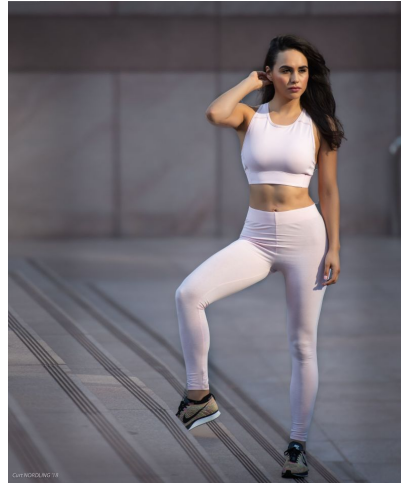

# MIPM MODELS

Elizabeth Perez

Height : 5'8" / 173 cm | Bust : 36.5" / 93 cm | Waist : 28" / 71 cm | Hips : 39" / 99 cm | Shoe : 9.0 US / 6.5 UK | Hair Colour : Brown | Eyes : Brown

# MPM MODELS

Elizabeth Perez

Height : 5'8" / 173 cm | Bust : 36.5" / 93 cm | Waist : 28" / 71 cm | Hips : 39" / 99 cm | Shoe : 9.0 US / 6.5 UK | Hair Colour : Brown | Eyes : Brown