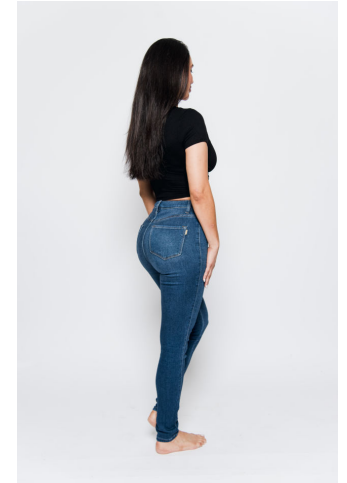

# MIPM MODELS

Elizabeth Perez

Height : 5'8" / 173 cm | Bust : 36.5" / 93 cm | Waist : 28" / 71 cm | Hips : 39" / 99 cm | Shoe : 9.0 US / 6.5 UK | Hair Colour : Brown | Eyes : Brown

# MPM MODELS

Elizabeth Perez

Height : 5'8" / 173 cm | Bust : 36.5" / 93 cm | Waist : 28" / 71 cm | Hips : 39" / 99 cm | Shoe : 9.0 US / 6.5 UK | Hair Colour : Brown | Eyes : Brown