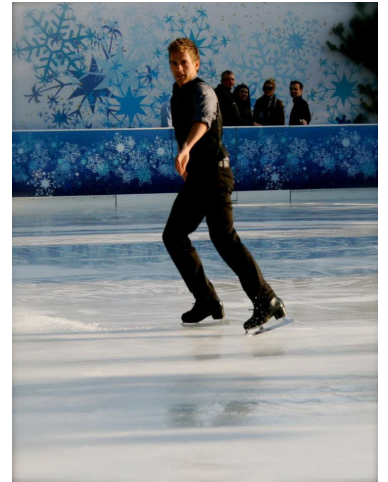

MIPM MODELS

Brandon Larcom

Height : 5'7" / 170 cm | Waist : 30" / 76 cm | Chest : 38" / 97 cm | Hips : 38.5" / 98 cm | Hair Colour : Blonde | Eyes : Blue

MIPM MODELS

MPM MODELS

Brandon Larcom

Height : 5'7" / 170 cm | Waist : 30" / 76 cm | Chest : 38" / 97 cm | Hips : 38.5" / 98 cm | Hair Colour : Blonde | Eyes : Blue