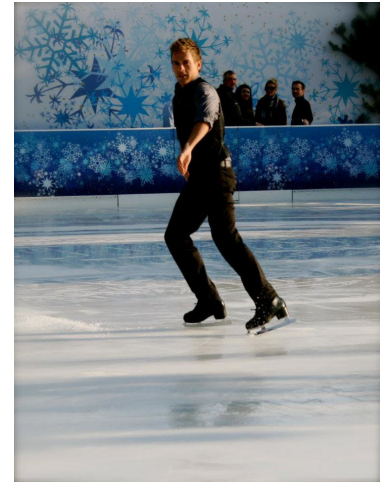

MIPM MODELS

Brandon Larcom

Height : 5'7" / 170 cm | Waist : 30" / 76 cm | Chest : 38" / 97 cm | Hips : 38.5" / 98 cm | Hair Colour : Blonde | Eyes : Blue

MIPM MODELS

MPM MODELS

Brandon Larcom

Height : 5'7" / 170 cm | Waist : 30" / 76 cm | Chest : 38" / 97 cm | Hips : 38.5" / 98 cm | Hair Colour : Blonde | Eyes : Blue