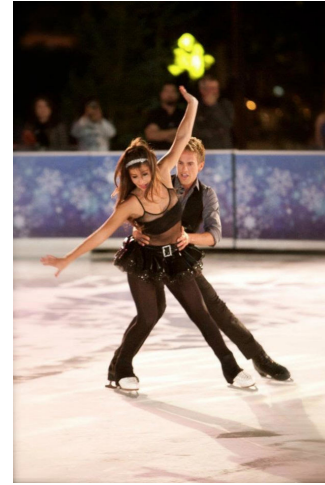

MIPM MODELS

Brandon Larcom

Height : 5'7" / 170 cm | Waist : 30" / 76 cm | Chest : 38" / 97 cm | Hips : 38.5" / 98 cm | Hair Colour : Blonde | Eyes : Blue

MIPM MODELS

MPM MODELS

Brandon Larcom

Height : 5'7" / 170 cm | Waist : 30" / 76 cm | Chest : 38" / 97 cm | Hips : 38.5" / 98 cm | Hair Colour : Blonde | Eyes : Blue