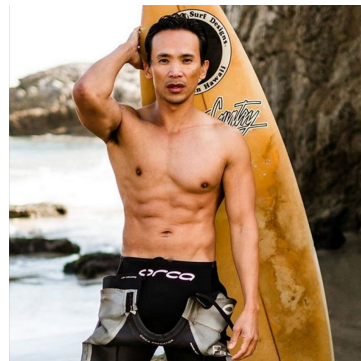

MPM MODELS

Duy Beck

Height : 5'7" / 170 cm | Waist : 29" / 74 cm | Chest : 38" / 97 cm | Hips : 37.5" / 95 cm | Hair Colour : Black | Eyes : Brown

MPM MODELS

MPM MODELS

Duy Beck

Height : 5'7" / 170 cm | Waist : 29" / 74 cm | Chest : 38" / 97 cm | Hips : 37.5" / 95 cm | Hair Colour : Black | Eyes : Brown