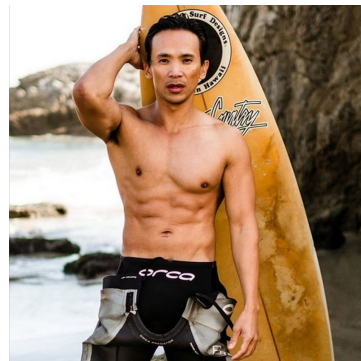

# MPM MODELS

Duy Beck

Height : 5'7" / 170 cm | Waist : 29" / 74 cm | Chest : 38" / 97 cm | Hips : 37.5" / 95 cm | Hair Colour : Black | Eyes : Brown