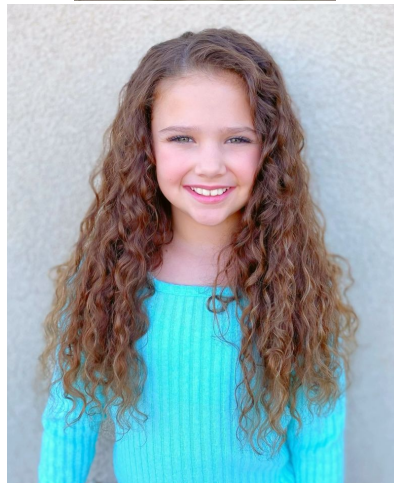

MPM MODELS

Elley Ludwig

Height : 4'8" / 142 cm | Waist : 25" / 64 cm | Hips : 30" / 76 cm | Hair Colour : Brown | Eyes : Green

MIPM MODELS

MIPM MODELS

Elley Ludwig

Height : 4'8" / 142 cm | Waist : 25" / 64 cm | Hips : 30" / 76 cm | Hair Colour : Brown | Eyes : Green