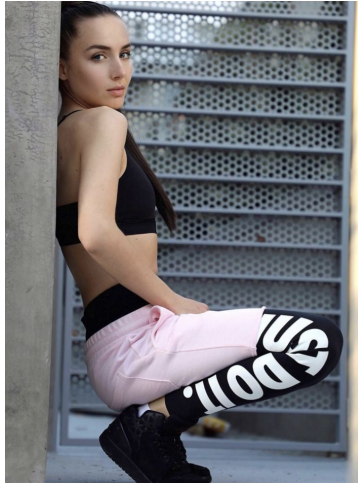

MIPM MODELS

Maria Kolotun

Height : 5'8" / 173 cm | Bust : 34" / 86 cm | Waist : 27" / 69 cm | Hips : 36" / 92 cm | Shoe : 8.5 US / 6.0 UK | Hair Colour : Brown | Eyes : Blue

MIPM MODELS

MIPM MODELS

MIPM MODELS

MIPM MODELS

MIPM MODELS

Maria Kolotun

Height : 5'8" / 173 cm | Bust : 34" / 86 cm | Waist : 27" / 69 cm | Hips : 36" / 92 cm | Shoe : 8.5 US / 6.0 UK | Hair Colour : Brown | Eyes : Blue