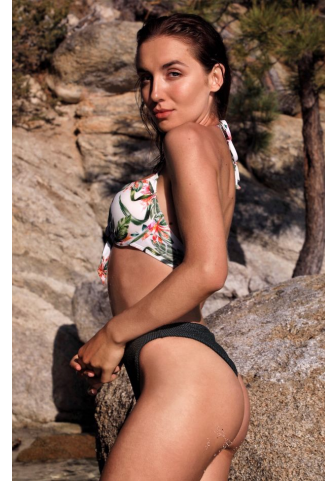

MIPM MODELS

Maria Kolotun

Height : 5'8" / 173 cm | Bust : 34" / 86 cm | Waist : 27" / 69 cm | Hips : 36" / 92 cm | Shoe : 8.5 US / 6.0 UK | Hair Colour : Brown | Eyes : Blue

MIPM MODELS

MIPM MODELS

MIPM MODELS

MIPM MODELS

MIPM MODELS

Maria Kolotun

Height : 5'8" / 173 cm | Bust : 34" / 86 cm | Waist : 27" / 69 cm | Hips : 36" / 92 cm | Shoe : 8.5 US / 6.0 UK | Hair Colour : Brown | Eyes : Blue