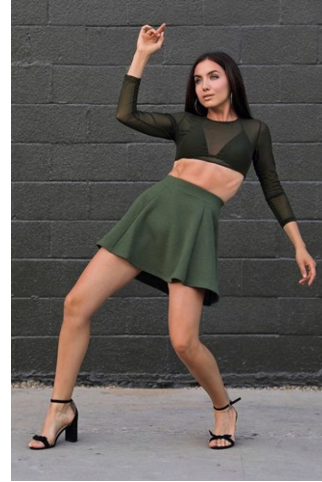

MIPM MODELS

Maria Kolotun

Height : 5'8" / 173 cm | Bust : 34" / 86 cm | Waist : 27" / 69 cm | Hips : 36" / 92 cm | Shoe : 8.5 US / 6.0 UK | Hair Colour : Brown | Eyes : Blue

MIPM MODELS

MIPM MODELS

MIPM MODELS

MIPM MODELS

MIPM MODELS

Maria Kolotun

Height : 5'8" / 173 cm | Bust : 34" / 86 cm | Waist : 27" / 69 cm | Hips : 36" / 92 cm | Shoe : 8.5 US / 6.0 UK | Hair Colour : Brown | Eyes : Blue