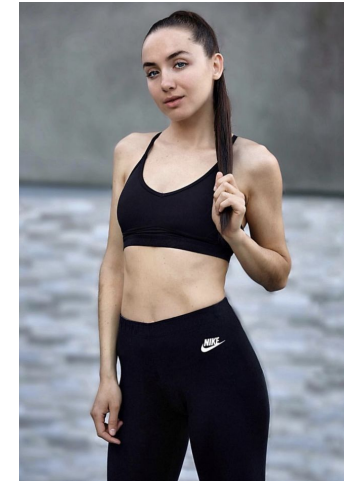

MIPM MODELS

Maria Kolotun

Height : 5'8" / 173 cm | Bust : 34" / 86 cm | Waist : 27" / 69 cm | Hips : 36" / 92 cm | Shoe : 8.5 US / 6.0 UK | Hair Colour : Brown | Eyes : Blue

MIPM MODELS

MIPM MODELS

MIPM MODELS

MIPM MODELS

MIPM MODELS

Maria Kolotun

Height : 5'8" / 173 cm | Bust : 34" / 86 cm | Waist : 27" / 69 cm | Hips : 36" / 92 cm | Shoe : 8.5 US / 6.0 UK | Hair Colour : Brown | Eyes : Blue