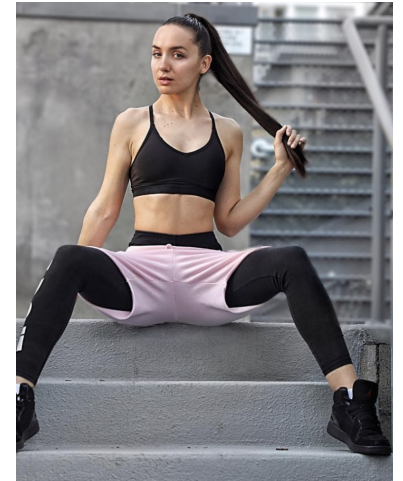

MIPM MODELS

Maria Kolotun

Height : 5'8" / 173 cm | Bust : 34" / 86 cm | Waist : 27" / 69 cm | Hips : 36" / 92 cm | Shoe : 8.5 US / 6.0 UK | Hair Colour : Brown | Eyes : Blue

MIPM MODELS

MIPM MODELS

MIPM MODELS

MIPM MODELS

MIPM MODELS

Maria Kolotun

Height : 5'8" / 173 cm | Bust : 34" / 86 cm | Waist : 27" / 69 cm | Hips : 36" / 92 cm | Shoe : 8.5 US / 6.0 UK | Hair Colour : Brown | Eyes : Blue