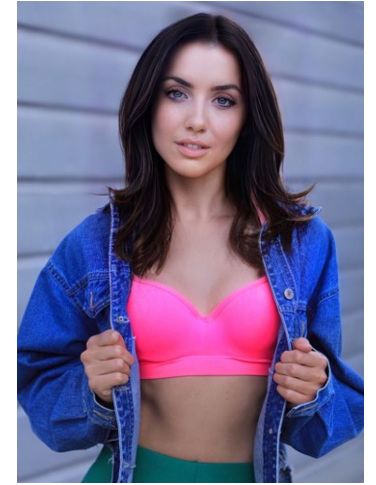

MIPM MODELS

Maria Kolotun

Height : 5'8" / 173 cm | Bust : 34" / 86 cm | Waist : 27" / 69 cm | Hips : 36" / 92 cm | Shoe : 8.5 US / 6.0 UK | Hair Colour : Brown | Eyes : Blue

MIPM MODELS

MIPM MODELS

MIPM MODELS

MIPM MODELS

MIPM MODELS

Maria Kolotun

Height : 5'8" / 173 cm | Bust : 34" / 86 cm | Waist : 27" / 69 cm | Hips : 36" / 92 cm | Shoe : 8.5 US / 6.0 UK | Hair Colour : Brown | Eyes : Blue