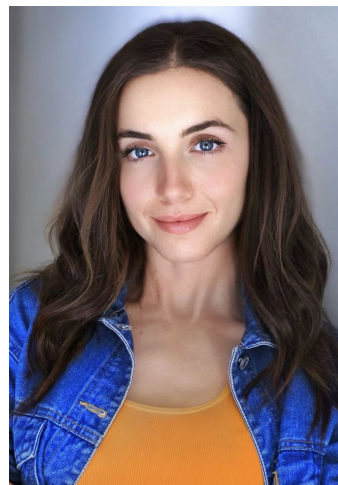

MIPM MODELS

Maria Kolotun

Height : 5'8" / 173 cm | Bust : 34" / 86 cm | Waist : 27" / 69 cm | Hips : 36" / 92 cm | Shoe : 8.5 US / 6.0 UK | Hair Colour : Brown | Eyes : Blue

MIPM MODELS

MIPM MODELS

MIPM MODELS

MIPM MODELS

MIPM MODELS

Maria Kolotun

Height : 5'8" / 173 cm | Bust : 34" / 86 cm | Waist : 27" / 69 cm | Hips : 36" / 92 cm | Shoe : 8.5 US / 6.0 UK | Hair Colour : Brown | Eyes : Blue