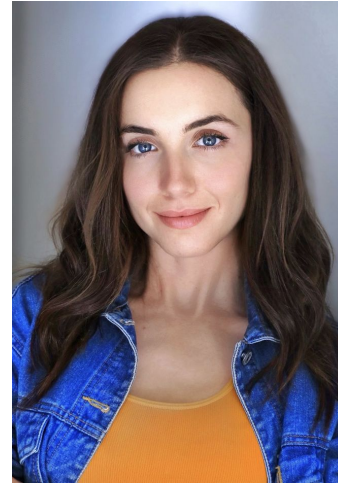

MIPM MODELS

Maria Kolotun

Height : 5'8" / 173 cm | Bust : 34" / 86 cm | Waist : 27" / 69 cm | Hips : 36" / 92 cm | Shoe : 8.5 US / 6.0 UK | Hair Colour : Brown | Eyes : Blue

MIPM MODELS

MIPM MODELS

MIPM MODELS

MIPM MODELS

MIPM MODELS

Maria Kolotun

Height : 5'8" / 173 cm | Bust : 34" / 86 cm | Waist : 27" / 69 cm | Hips : 36" / 92 cm | Shoe : 8.5 US / 6.0 UK | Hair Colour : Brown | Eyes : Blue