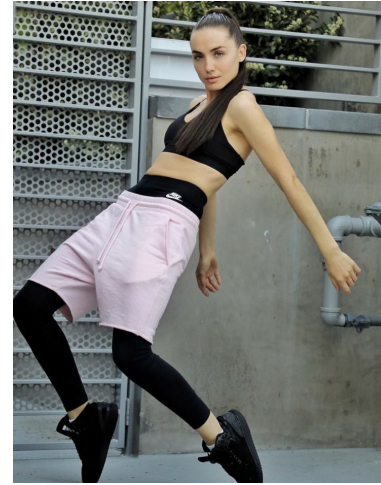

MIPM MODELS

Maria Kolotun

Height : 5'8" / 173 cm | Bust : 34" / 86 cm | Waist : 27" / 69 cm | Hips : 36" / 92 cm | Shoe : 8.5 US / 6.0 UK | Hair Colour : Brown | Eyes : Blue

MIPM MODELS

MIPM MODELS

MIPM MODELS

MIPM MODELS

MIPM MODELS

Maria Kolotun

Height : 5'8" / 173 cm | Bust : 34" / 86 cm | Waist : 27" / 69 cm | Hips : 36" / 92 cm | Shoe : 8.5 US / 6.0 UK | Hair Colour : Brown | Eyes : Blue