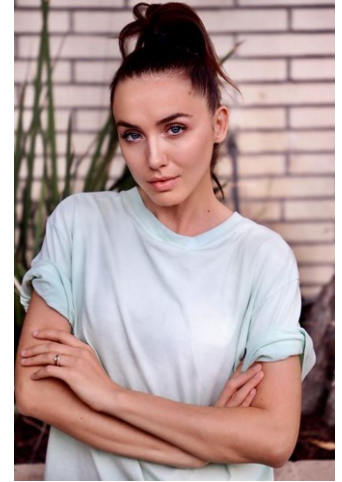

MIPM MODELS

Maria Kolotun

Height : 5'8" / 173 cm | Bust : 34" / 86 cm | Waist : 27" / 69 cm | Hips : 36" / 92 cm | Shoe : 8.5 US / 6.0 UK | Hair Colour : Brown | Eyes : Blue

MIPM MODELS

MIPM MODELS

MIPM MODELS

MIPM MODELS

MIPM MODELS

Maria Kolotun

Height : 5'8" / 173 cm | Bust : 34" / 86 cm | Waist : 27" / 69 cm | Hips : 36" / 92 cm | Shoe : 8.5 US / 6.0 UK | Hair Colour : Brown | Eyes : Blue