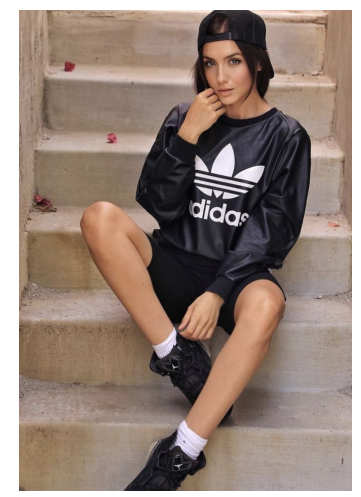

MIPM MODELS

Maria Kolotun

Height : 5'8" / 173 cm | Bust : 34" / 86 cm | Waist : 27" / 69 cm | Hips : 36" / 92 cm | Shoe : 8.5 US / 6.0 UK | Hair Colour : Brown | Eyes : Blue

MIPM MODELS

MIPM MODELS

MIPM MODELS

MIPM MODELS

MIPM MODELS

Maria Kolotun

Height : 5'8" / 173 cm | Bust : 34" / 86 cm | Waist : 27" / 69 cm | Hips : 36" / 92 cm | Shoe : 8.5 US / 6.0 UK | Hair Colour : Brown | Eyes : Blue