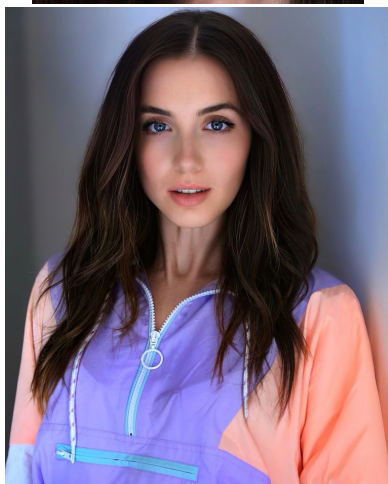

MIPM MODELS

Maria Kolotun

Height : 5'8" / 173 cm | Bust : 34" / 86 cm | Waist : 27" / 69 cm | Hips : 36" / 92 cm | Shoe : 8.5 US / 6.0 UK | Hair Colour : Brown | Eyes : Blue

MIPM MODELS

MIPM MODELS

MIPM MODELS

MIPM MODELS

MIPM MODELS

Maria Kolotun

Height : 5'8" / 173 cm | Bust : 34" / 86 cm | Waist : 27" / 69 cm | Hips : 36" / 92 cm | Shoe : 8.5 US / 6.0 UK | Hair Colour : Brown | Eyes : Blue