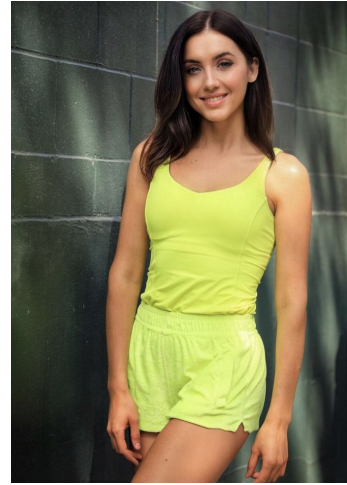

MIPM MODELS

Maria Kolotun

Height : 5'8" / 173 cm | Bust : 34" / 86 cm | Waist : 27" / 69 cm | Hips : 36" / 92 cm | Shoe : 8.5 US / 6.0 UK | Hair Colour : Brown | Eyes : Blue

MIPM MODELS

MIPM MODELS

MIPM MODELS

MIPM MODELS

MIPM MODELS

Maria Kolotun

Height : 5'8" / 173 cm | Bust : 34" / 86 cm | Waist : 27" / 69 cm | Hips : 36" / 92 cm | Shoe : 8.5 US / 6.0 UK | Hair Colour : Brown | Eyes : Blue