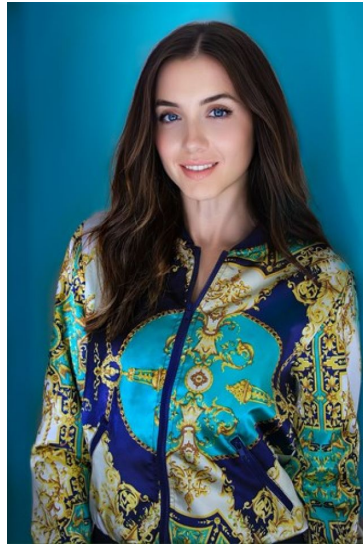

MIPM MODELS

Maria Kolotun

Height : 5'8" / 173 cm | Bust : 34" / 86 cm | Waist : 27" / 69 cm | Hips : 36" / 92 cm | Shoe : 8.5 US / 6.0 UK | Hair Colour : Brown | Eyes : Blue

MIPM MODELS

MIPM MODELS

MIPM MODELS

MIPM MODELS

MIPM MODELS

Maria Kolotun

Height : 5'8" / 173 cm | Bust : 34" / 86 cm | Waist : 27" / 69 cm | Hips : 36" / 92 cm | Shoe : 8.5 US / 6.0 UK | Hair Colour : Brown | Eyes : Blue