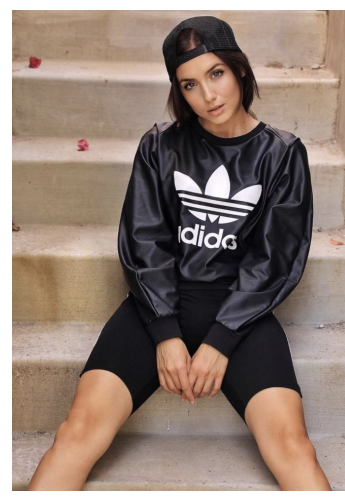

MIPM MODELS

Maria Kolotun

Height : 5'8" / 173 cm | Bust : 34" / 86 cm | Waist : 27" / 69 cm | Hips : 36" / 92 cm | Shoe : 8.5 US / 6.0 UK | Hair Colour : Brown | Eyes : Blue

MIPM MODELS

MIPM MODELS

MIPM MODELS

MIPM MODELS

MIPM MODELS

Maria Kolotun

Height : 5'8" / 173 cm | Bust : 34" / 86 cm | Waist : 27" / 69 cm | Hips : 36" / 92 cm | Shoe : 8.5 US / 6.0 UK | Hair Colour : Brown | Eyes : Blue