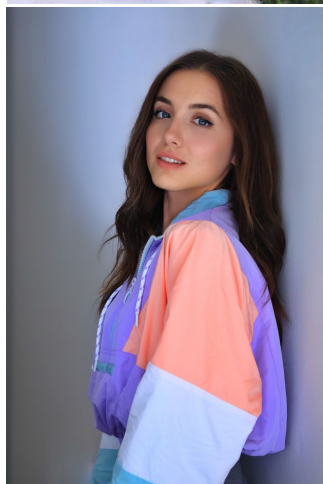

MIPM MODELS

Maria Kolotun

Height : 5'8" / 173 cm | Bust : 34" / 86 cm | Waist : 27" / 69 cm | Hips : 36" / 92 cm | Shoe : 8.5 US / 6.0 UK | Hair Colour : Brown | Eyes : Blue

MIPM MODELS

MIPM MODELS

MIPM MODELS

MIPM MODELS

MIPM MODELS

Maria Kolotun

Height : 5'8" / 173 cm | Bust : 34" / 86 cm | Waist : 27" / 69 cm | Hips : 36" / 92 cm | Shoe : 8.5 US / 6.0 UK | Hair Colour : Brown | Eyes : Blue