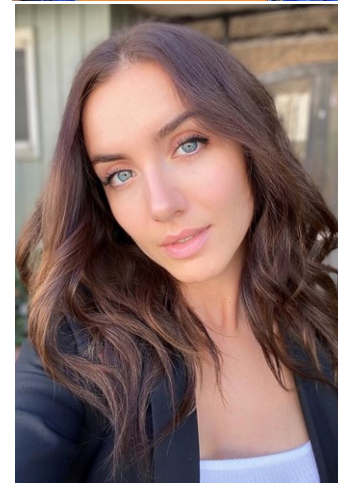

MIPM MODELS

Maria Kolotun

Height : 5'8" / 173 cm | Bust : 34" / 86 cm | Waist : 27" / 69 cm | Hips : 36" / 92 cm | Shoe : 8.5 US / 6.0 UK | Hair Colour : Brown | Eyes : Blue

MIPM MODELS

MIPM MODELS

MIPM MODELS

MIPM MODELS

MIPM MODELS

Maria Kolotun

Height : 5'8" / 173 cm | Bust : 34" / 86 cm | Waist : 27" / 69 cm | Hips : 36" / 92 cm | Shoe : 8.5 US / 6.0 UK | Hair Colour : Brown | Eyes : Blue