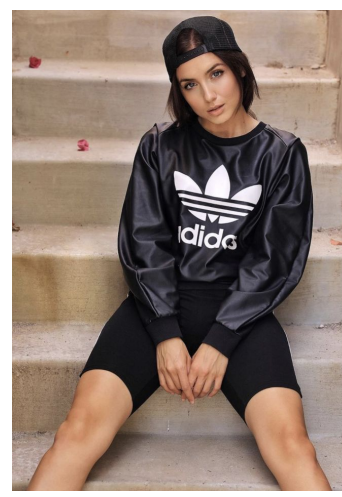

MIPM MODELS

Maria Kolotun

Height : 5'8" / 173 cm | Bust : 34" / 86 cm | Waist : 27" / 69 cm | Hips : 36" / 92 cm | Shoe : 8.5 US / 6.0 UK | Hair Colour : Brown | Eyes : Blue

MIPM MODELS

MIPM MODELS

MIPM MODELS

MIPM MODELS

MIPM MODELS

Maria Kolotun

Height : 5'8" / 173 cm | Bust : 34" / 86 cm | Waist : 27" / 69 cm | Hips : 36" / 92 cm | Shoe : 8.5 US / 6.0 UK | Hair Colour : Brown | Eyes : Blue