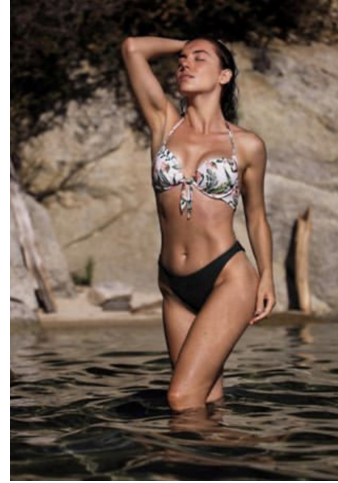

MIPM MODELS

Maria Kolotun

Height : 5'8" / 173 cm | Bust : 34" / 86 cm | Waist : 27" / 69 cm | Hips : 36" / 92 cm | Shoe : 8.5 US / 6.0 UK | Hair Colour : Brown | Eyes : Blue

MIPM MODELS

MIPM MODELS

MIPM MODELS

MIPM MODELS

MIPM MODELS

Maria Kolotun

Height : 5'8" / 173 cm | Bust : 34" / 86 cm | Waist : 27" / 69 cm | Hips : 36" / 92 cm | Shoe : 8.5 US / 6.0 UK | Hair Colour : Brown | Eyes : Blue