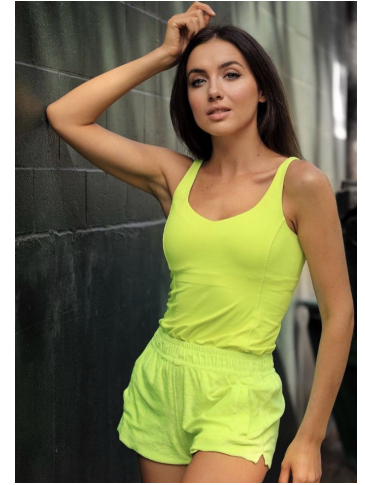

MIPM MODELS

Maria Kolotun

Height : 5'8" / 173 cm | Bust : 34" / 86 cm | Waist : 27" / 69 cm | Hips : 36" / 92 cm | Shoe : 8.5 US / 6.0 UK | Hair Colour : Brown | Eyes : Blue

MIPM MODELS

MIPM MODELS

MIPM MODELS

MIPM MODELS

MIPM MODELS

Maria Kolotun

Height : 5'8" / 173 cm | Bust : 34" / 86 cm | Waist : 27" / 69 cm | Hips : 36" / 92 cm | Shoe : 8.5 US / 6.0 UK | Hair Colour : Brown | Eyes : Blue