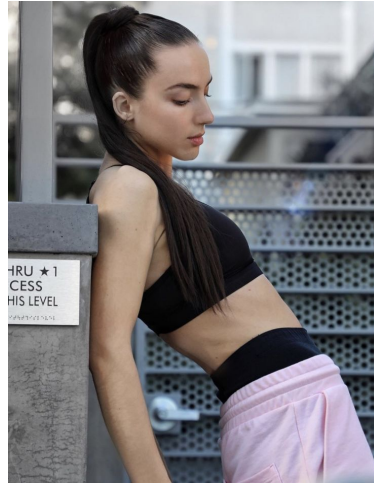

MIPM MODELS

Maria Kolotun

Height : 5'8" / 173 cm | Bust : 34" / 86 cm | Waist : 27" / 69 cm | Hips : 36" / 92 cm | Shoe : 8.5 US / 6.0 UK | Hair Colour : Brown | Eyes : Blue

MIPM MODELS

MIPM MODELS

MIPM MODELS

MIPM MODELS

MIPM MODELS

Maria Kolotun

Height : 5'8" / 173 cm | Bust : 34" / 86 cm | Waist : 27" / 69 cm | Hips : 36" / 92 cm | Shoe : 8.5 US / 6.0 UK | Hair Colour : Brown | Eyes : Blue