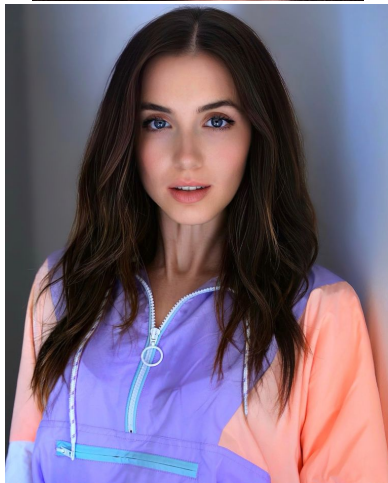

MIPM MODELS

Maria Kolotun

Height : 5'8" / 173 cm | Bust : 34" / 86 cm | Waist : 27" / 69 cm | Hips : 36" / 92 cm | Shoe : 8.5 US / 6.0 UK | Hair Colour : Brown | Eyes : Blue

MIPM MODELS

MIPM MODELS

MIPM MODELS

MIPM MODELS

MIPM MODELS

Maria Kolotun

Height : 5'8" / 173 cm | Bust : 34" / 86 cm | Waist : 27" / 69 cm | Hips : 36" / 92 cm | Shoe : 8.5 US / 6.0 UK | Hair Colour : Brown | Eyes : Blue