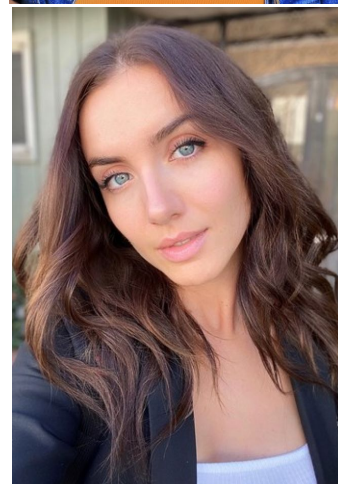

MIPM MODELS

Maria Kolotun

Height : 5'8" / 173 cm | Bust : 34" / 86 cm | Waist : 27" / 69 cm | Hips : 36" / 92 cm | Shoe : 8.5 US / 6.0 UK | Hair Colour : Brown | Eyes : Blue

MIPM MODELS

MIPM MODELS

MIPM MODELS

MIPM MODELS

MIPM MODELS

Maria Kolotun

Height : 5'8" / 173 cm | Bust : 34" / 86 cm | Waist : 27" / 69 cm | Hips : 36" / 92 cm | Shoe : 8.5 US / 6.0 UK | Hair Colour : Brown | Eyes : Blue