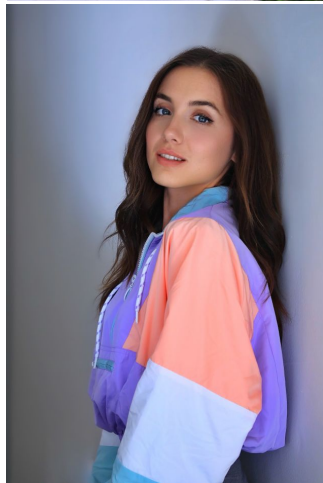

MIPM MODELS

Maria Kolotun

Height : 5'8" / 173 cm | Bust : 34" / 86 cm | Waist : 27" / 69 cm | Hips : 36" / 92 cm | Shoe : 8.5 US / 6.0 UK | Hair Colour : Brown | Eyes : Blue

MIPM MODELS

MIPM MODELS

MIPM MODELS

MIPM MODELS

MIPM MODELS

Maria Kolotun

Height : 5'8" / 173 cm | Bust : 34" / 86 cm | Waist : 27" / 69 cm | Hips : 36" / 92 cm | Shoe : 8.5 US / 6.0 UK | Hair Colour : Brown | Eyes : Blue