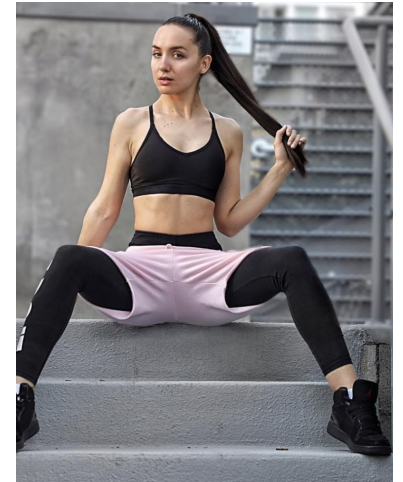

MIPM MODELS

Maria Kolotun

Height : 5'8" / 173 cm | Bust : 34" / 86 cm | Waist : 27" / 69 cm | Hips : 36" / 92 cm | Shoe : 8.5 US / 6.0 UK | Hair Colour : Brown | Eyes : Blue

MIPM MODELS

MIPM MODELS

MIPM MODELS

MIPM MODELS

MIPM MODELS

Maria Kolotun

Height : 5'8" / 173 cm | Bust : 34" / 86 cm | Waist : 27" / 69 cm | Hips : 36" / 92 cm | Shoe : 8.5 US / 6.0 UK | Hair Colour : Brown | Eyes : Blue