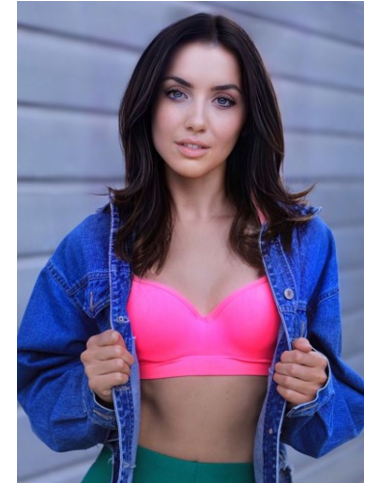

MIPM MODELS

Maria Kolotun

Height : 5'8" / 173 cm | Bust : 34" / 86 cm | Waist : 27" / 69 cm | Hips : 36" / 92 cm | Shoe : 8.5 US / 6.0 UK | Hair Colour : Brown | Eyes : Blue

MIPM MODELS

MIPM MODELS

MIPM MODELS

MIPM MODELS

MIPM MODELS

Maria Kolotun

Height : 5'8" / 173 cm | Bust : 34" / 86 cm | Waist : 27" / 69 cm | Hips : 36" / 92 cm | Shoe : 8.5 US / 6.0 UK | Hair Colour : Brown | Eyes : Blue