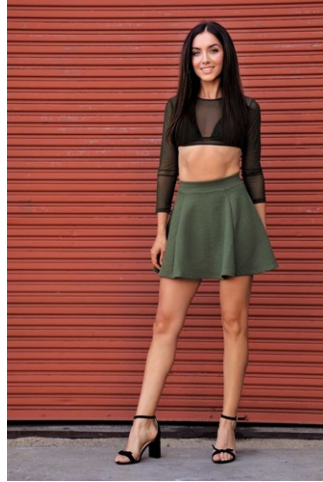

MIPM MODELS

Maria Kolotun

Height : 5'8" / 173 cm | Bust : 34" / 86 cm | Waist : 27" / 69 cm | Hips : 36" / 92 cm | Shoe : 8.5 US / 6.0 UK | Hair Colour : Brown | Eyes : Blue

MIPM MODELS

MIPM MODELS

MIPM MODELS

MIPM MODELS

MIPM MODELS

Maria Kolotun

Height : 5'8" / 173 cm | Bust : 34" / 86 cm | Waist : 27" / 69 cm | Hips : 36" / 92 cm | Shoe : 8.5 US / 6.0 UK | Hair Colour : Brown | Eyes : Blue