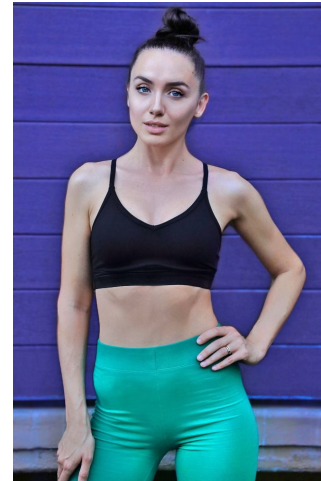

MIPM MODELS

Maria Kolotun

Height : 5'8" / 173 cm | Bust : 34" / 86 cm | Waist : 27" / 69 cm | Hips : 36" / 92 cm | Shoe : 8.5 US / 6.0 UK | Hair Colour : Brown | Eyes : Blue

MIPM MODELS

MIPM MODELS

MIPM MODELS

MIPM MODELS

MIPM MODELS

Maria Kolotun

Height : 5'8" / 173 cm | Bust : 34" / 86 cm | Waist : 27" / 69 cm | Hips : 36" / 92 cm | Shoe : 8.5 US / 6.0 UK | Hair Colour : Brown | Eyes : Blue