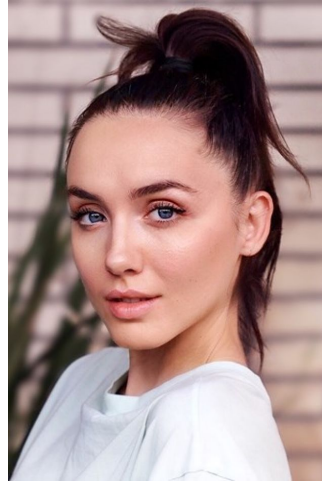

MIPM MODELS

Maria Kolotun

Height : 5'8" / 173 cm | Bust : 34" / 86 cm | Waist : 27" / 69 cm | Hips : 36" / 92 cm | Shoe : 8.5 US / 6.0 UK | Hair Colour : Brown | Eyes : Blue

MIPM MODELS

MIPM MODELS

MPM MODELS

Maria Kolotun

Height : 5'8" / 173 cm | Bust : 34" / 86 cm | Waist : 27" / 69 cm | Hips : 36" / 92 cm | Shoe : 8.5 US / 6.0 UK | Hair Colour : Brown | Eyes : Blue