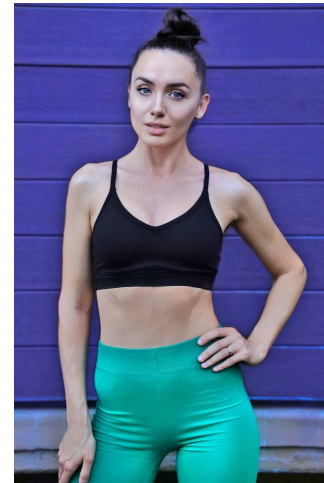

MIPM MODELS

Maria Kolotun

Height : 5'8" / 173 cm | Bust : 34" / 86 cm | Waist : 27" / 69 cm | Hips : 36" / 92 cm | Shoe : 8.5 US / 6.0 UK | Hair Colour : Brown | Eyes : Blue

MIPM MODELS

MIPM MODELS

MPM MODELS

Maria Kolotun

Height : 5'8" / 173 cm | Bust : 34" / 86 cm | Waist : 27" / 69 cm | Hips : 36" / 92 cm | Shoe : 8.5 US / 6.0 UK | Hair Colour : Brown | Eyes : Blue