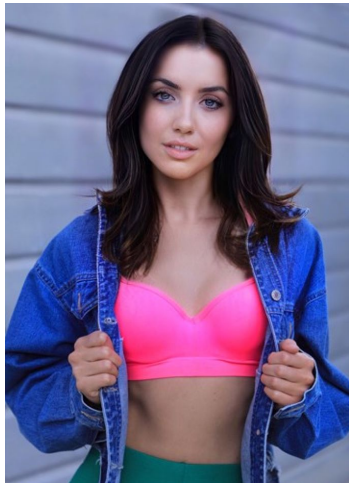

MIPM MODELS

Maria Kolotun

Height : 5'8" / 173 cm | Bust : 34" / 86 cm | Waist : 27" / 69 cm | Hips : 36" / 92 cm | Shoe : 8.5 US / 6.0 UK | Hair Colour : Brown | Eyes : Blue

MIPM MODELS

MIPM MODELS

MPM MODELS

Maria Kolotun

Height : 5'8" / 173 cm | Bust : 34" / 86 cm | Waist : 27" / 69 cm | Hips : 36" / 92 cm | Shoe : 8.5 US / 6.0 UK | Hair Colour : Brown | Eyes : Blue