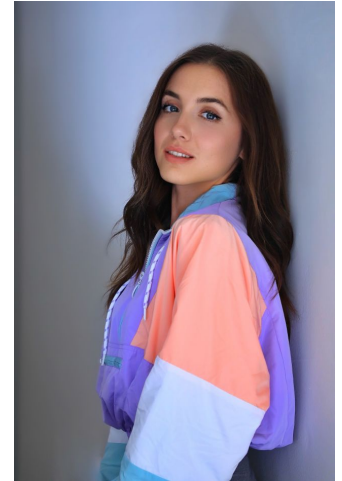

MIPM MODELS

Maria Kolotun

Height : 5'8" / 173 cm | Bust : 34" / 86 cm | Waist : 27" / 69 cm | Hips : 36" / 92 cm | Shoe : 8.5 US / 6.0 UK | Hair Colour : Brown | Eyes : Blue

MIPM MODELS

MIPM MODELS

MPM MODELS

Maria Kolotun

Height : 5'8" / 173 cm | Bust : 34" / 86 cm | Waist : 27" / 69 cm | Hips : 36" / 92 cm | Shoe : 8.5 US / 6.0 UK | Hair Colour : Brown | Eyes : Blue