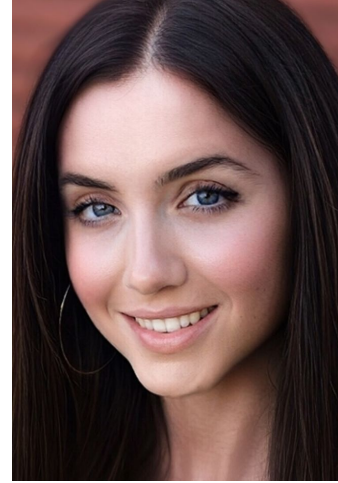

MIPM MODELS

Maria Kolotun

Height : 5'8" / 173 cm | Bust : 34" / 86 cm | Waist : 27" / 69 cm | Hips : 36" / 92 cm | Shoe : 8.5 US / 6.0 UK | Hair Colour : Brown | Eyes : Blue

MIPM MODELS

MIPM MODELS

MPM MODELS

Maria Kolotun

Height : 5'8" / 173 cm | Bust : 34" / 86 cm | Waist : 27" / 69 cm | Hips : 36" / 92 cm | Shoe : 8.5 US / 6.0 UK | Hair Colour : Brown | Eyes : Blue