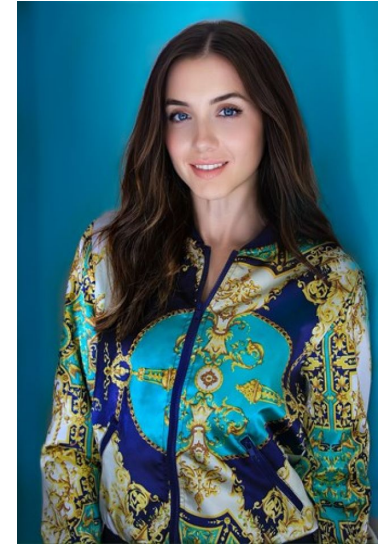

MIPM MODELS

Maria Kolotun

Height : 5'8" / 173 cm | Bust : 34" / 86 cm | Waist : 27" / 69 cm | Hips : 36" / 92 cm | Shoe : 8.5 US / 6.0 UK | Hair Colour : Brown | Eyes : Blue

MIPM MODELS

MIPM MODELS

MPM MODELS

Maria Kolotun

Height : 5'8" / 173 cm | Bust : 34" / 86 cm | Waist : 27" / 69 cm | Hips : 36" / 92 cm | Shoe : 8.5 US / 6.0 UK | Hair Colour : Brown | Eyes : Blue