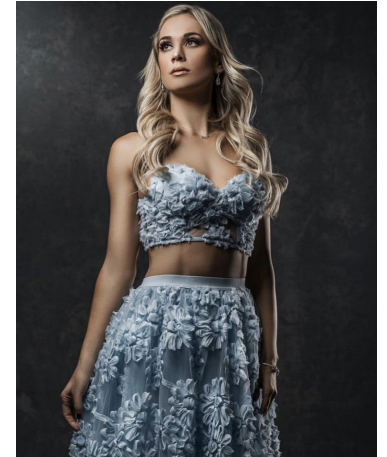

MIPM MODELS

Lauren Compton

Height : 5'4" / 163 cm | Bust : 35" / 89 cm | Waist : 26" / 66 cm | Hips : 36" / 92 cm | Shoe : 7.0 US / 5.0 UK | Hair Colour : Blonde | Eyes : Hazel

MIPM MODELS

M P M MODELS

MIPM MODELS

MPM MODELS

Lauren Compton

Height : 5'4" / 163 cm | Bust : 35" / 89 cm | Waist : 26" / 66 cm | Hips : 36" / 92 cm | Shoe : 7.0 US / 5.0 UK | Hair Colour : Blonde | Eyes : Hazel