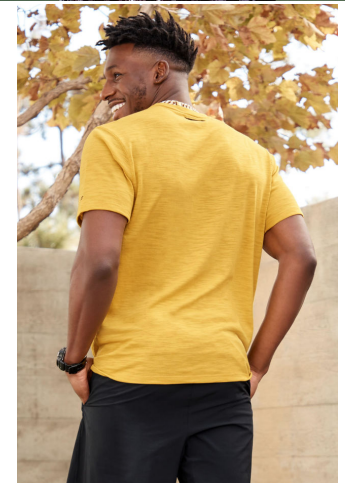

MPM MODELS

Tori Brooks

Height : 6'2" / 188 cm | Waist : 33" / 84 cm | Chest : 42" / 107 cm | Hips : 39" / 99 cm | Hair Colour : Black | Eyes : Brown

MIPM MODELS

MPM MODELS

M P M MODELS

Tori Brooks

Height : 6'2" / 188 cm | Waist : 33" / 84 cm | Chest : 42" / 107 cm | Hips : 39" / 99 cm | Hair Colour : Black | Eyes : Brown