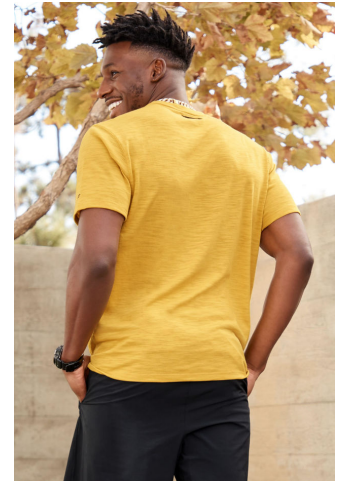

MIPM MODELS

Tori Brooks

Height : 6'2" / 188 cm | Waist : 33" / 84 cm | Chest : 42" / 107 cm | Hips : 39" / 99 cm | Hair Colour : Black | Eyes : Brown

MIPM MODELS

MPM MODELS

M P M MODELS

Tori Brooks

Height : 6'2" / 188 cm | Waist : 33" / 84 cm | Chest : 42" / 107 cm | Hips : 39" / 99 cm | Hair Colour : Black | Eyes : Brown