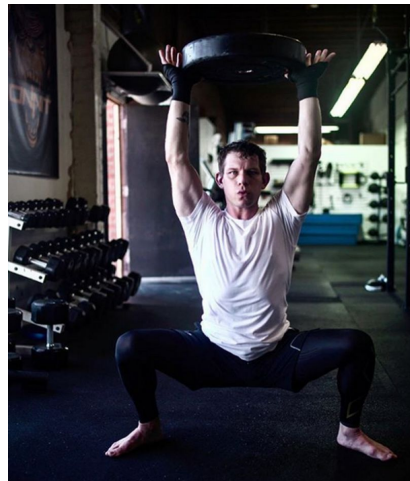

MPM MODELS

Jason Zickerman

Height : 5'11" / 180 cm | Waist : 32" / 81 cm | Hair Colour : Brown | Eyes : Blue

MIPM MODELS

Jason Zickerman

Height : 5'11" / 180 cm | Waist : 32" / 81 cm | Hair Colour : Brown | Eyes : Blue