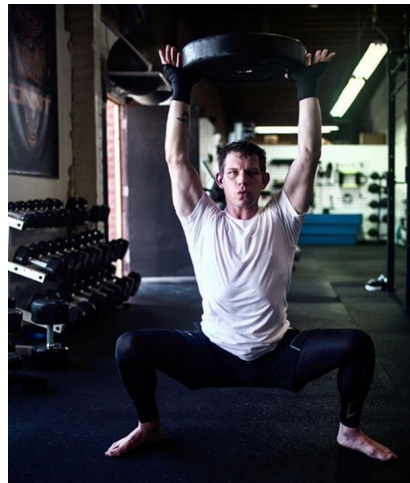

# MPM MODELS

Jason Zickerman

Height : 5'11" / 180 cm | Waist : 32" / 81 cm | Hair Colour : Brown | Eyes : Blue

# MIPM MODELS

Jason Zickerman

Height : 5'11" / 180 cm | Waist : 32" / 81 cm | Hair Colour : Brown | Eyes : Blue