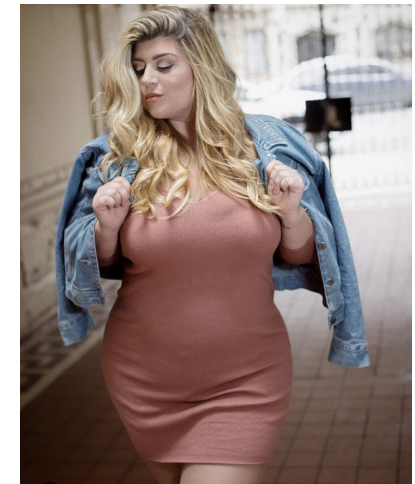

MPM MODELS

Alexa Phelece

Height : 5'8" / 173 cm | Bust : 47" / 119 cm | Waist : 39.5" / 100 cm | Hips : 51" / 130 cm | Shoe : 10.0 US / 7.0 UK | Hair Colour : Blonde | Eyes : Blue

M P M MODELS

MPM MODELS

Alexa Phelece

Height : 5'8" / 173 cm | Bust : 47" / 119 cm | Waist : 39.5" / 100 cm | Hips : 51" / 130 cm | Shoe : 10.0 US / 7.0 UK | Hair Colour : Blonde | Eyes : Blue