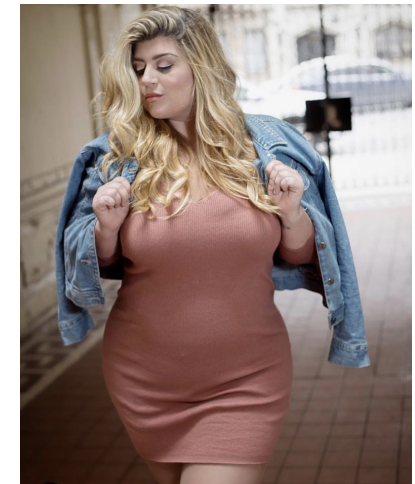

MPM MODELS

Alexa Phelece

Height : 5'8" / 173 cm | Bust : 47" / 119 cm | Waist : 39.5" / 100 cm | Hips : 51" / 130 cm | Shoe : 10.0 US / 7.0 UK | Hair Colour : Blonde | Eyes : Blue

MIPM MODELS

MPM MODELS

Alexa Phelece

Height : 5'8" / 173 cm | Bust : 47" / 119 cm | Waist : 39.5" / 100 cm | Hips : 51" / 130 cm | Shoe : 10.0 US / 7.0 UK | Hair Colour : Blonde | Eyes : Blue