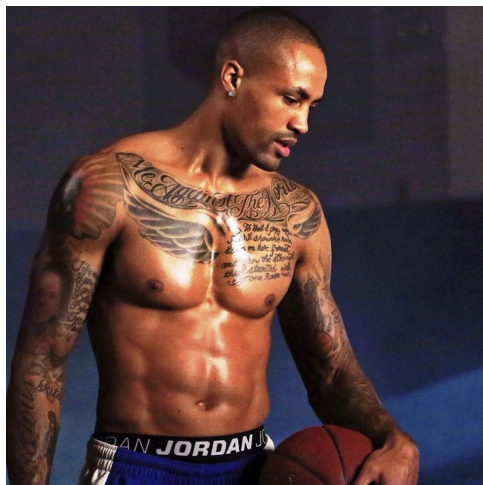

MPM MODELS

Tyson Bettis

Height : 6'6" / 198 cm | Waist : 34" / 86 cm | Chest : 42" / 107 cm | Hips : 39" / 99 cm | Hair Colour : Brown | Eyes : Brown

MPM MODELS

MPM MODELS

Tyson Bettis

Height : 6'6" / 198 cm | Waist : 34" / 86 cm | Chest : 42" / 107 cm | Hips : 39" / 99 cm | Hair Colour : Brown | Eyes : Brown