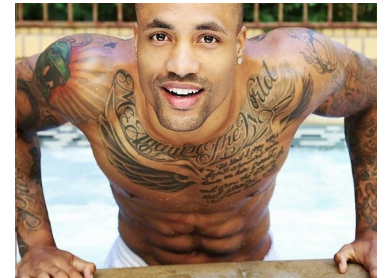

MPM MODELS

Tyson Bettis

Height : 6'6" / 198 cm | Waist : 34" / 86 cm | Chest : 42" / 107 cm | Hips : 39" / 99 cm | Hair Colour : Brown | Eyes : Brown

MPM MODELS

MPM MODELS

Tyson Bettis

Height : 6'6" / 198 cm | Waist : 34" / 86 cm | Chest : 42" / 107 cm | Hips : 39" / 99 cm | Hair Colour : Brown | Eyes : Brown