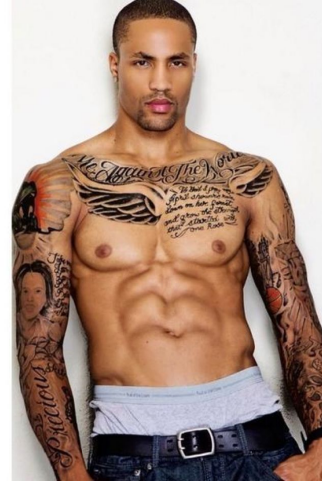

MPM MODELS

Tyson Bettis

Height : 6'6" / 198 cm | Waist : 34" / 86 cm | Chest : 42" / 107 cm | Hips : 39" / 99 cm | Hair Colour : Brown | Eyes : Brown

MPM MODELS

MPM MODELS

Tyson Bettis

Height : 6'6" / 198 cm | Waist : 34" / 86 cm | Chest : 42" / 107 cm | Hips : 39" / 99 cm | Hair Colour : Brown | Eyes : Brown