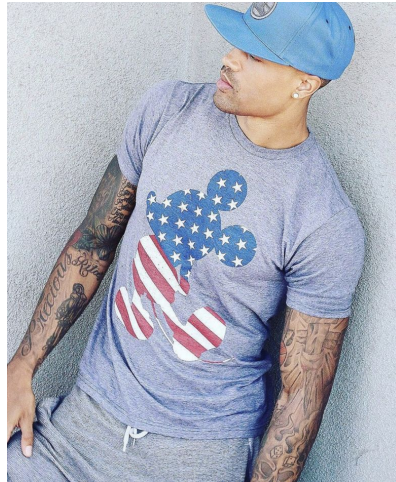

MPM MODELS

Tyson Bettis

Height : 6'6" / 198 cm | Waist : 34" / 86 cm | Chest : 42" / 107 cm | Hips : 39" / 99 cm | Hair Colour : Brown | Eyes : Brown

MPM MODELS

MPM MODELS

Tyson Bettis

Height : 6'6" / 198 cm | Waist : 34" / 86 cm | Chest : 42" / 107 cm | Hips : 39" / 99 cm | Hair Colour : Brown | Eyes : Brown