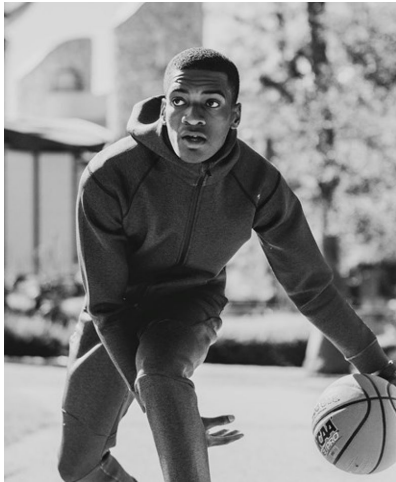

MIPM MODELS

Obi Nwankwo

Height : 6'1" / 185 cm | Waist : 32" / 81 cm | Chest : 39" / 99 cm | Hips : 38.5" / 98 cm | Hair Colour : Black | Eyes : Brown

MIPM MODELS

MPM MODELS

Obi Nwankwo

Height : 6'1" / 185 cm | Waist : 32" / 81 cm | Chest : 39" / 99 cm | Hips : 38.5" / 98 cm | Hair Colour : Black | Eyes : Brown