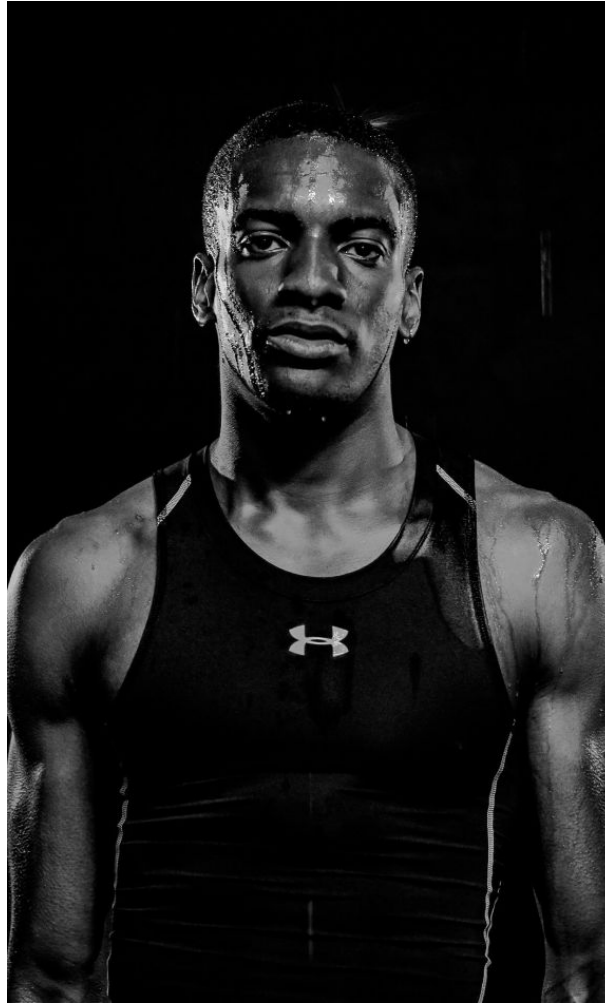

MPM MODELS

Obi Nwankwo

Height : 6'1" / 185 cm | Waist : 32" / 81 cm | Chest : 39" / 99 cm | Hips : 38.5" / 98 cm | Hair Colour : Black | Eyes : Brown

M P M MODELS

MPM MODELS

Obi Nwankwo

Height : 6'1" / 185 cm | Waist : 32" / 81 cm | Chest : 39" / 99 cm | Hips : 38.5" / 98 cm | Hair Colour : Black | Eyes : Brown