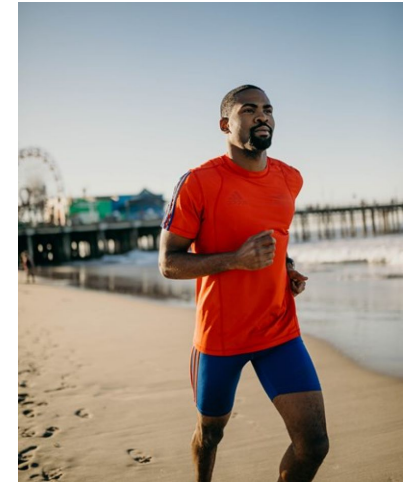

MPM MODELS

Saheed Watson

Height : 6'0" / 183 cm | Waist : 33" / 84 cm | Chest : 39" / 99 cm | Hips : 39.5" / 100 cm | Hair Colour : Brown | Eyes : Brown

MIPM MODELS

MPM MODELS

Saheed Watson

Height : 6'0" / 183 cm | Waist : 33" / 84 cm | Chest : 39" / 99 cm | Hips : 39.5" / 100 cm | Hair Colour : Brown | Eyes : Brown