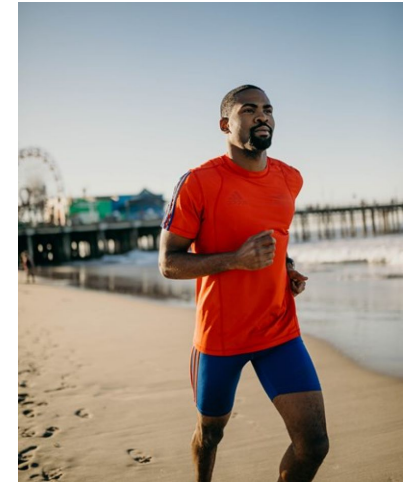

# MPM MODELS

Saheed Watson

Height : 6'0" / 183 cm | Waist : 33" / 84 cm | Chest : 39" / 99 cm | Hips : 39.5" / 100 cm | Hair Colour : Brown | Eyes : Brown