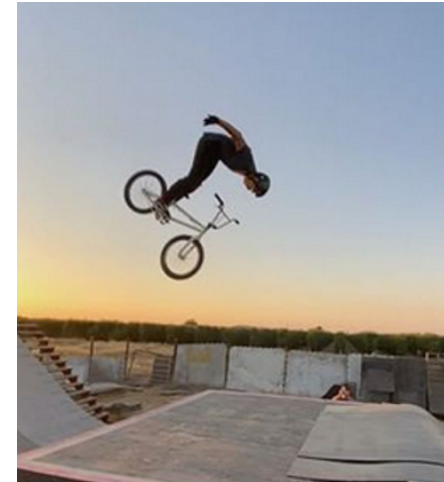

MPM MODELS

Bryce Tryon

Height : 5'7" / 170 cm | Waist : 28" / 71 cm | Hair Colour : Brown | Eyes : Hazel

M P M MODELS

MPM MODELS

Bryce Tryon

Height : 5'7" / 170 cm | Waist : 28" / 71 cm | Hair Colour : Brown | Eyes : Hazel