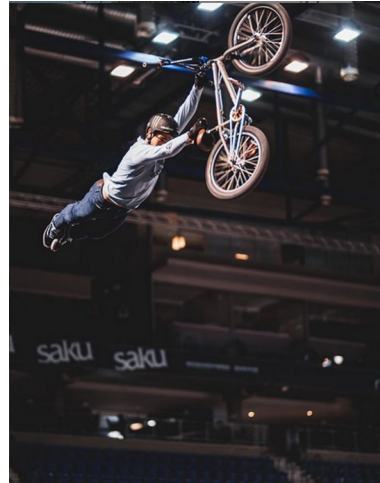

MPM MODELS

Bryce Tryon

Height : 5'7" / 170 cm | Waist : 28" / 71 cm | Hair Colour : Brown | Eyes : Hazel

M P M MODELS

MPM MODELS

Bryce Tryon

Height : 5'7" / 170 cm | Waist : 28" / 71 cm | Hair Colour : Brown | Eyes : Hazel