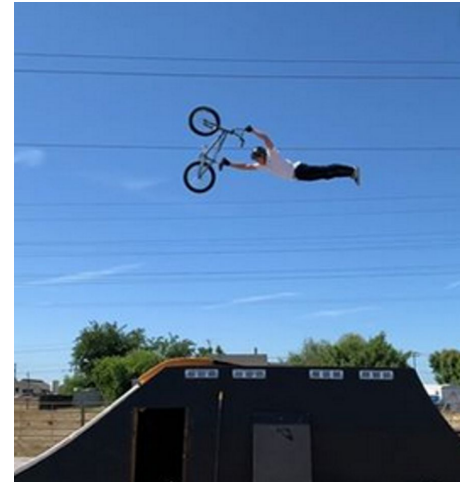

MPM MODELS

Bryce Tryon

Height : 5'7" / 170 cm | Waist : 28" / 71 cm | Hair Colour : Brown | Eyes : Hazel

M P M MODELS

MPM MODELS

Bryce Tryon

Height : 5'7" / 170 cm | Waist : 28" / 71 cm | Hair Colour : Brown | Eyes : Hazel