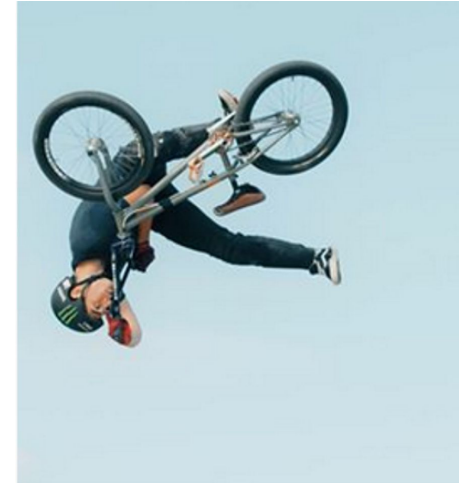

MPM MODELS

Bryce Tryon

Height : 5'7" / 170 cm | Waist : 28" / 71 cm | Hair Colour : Brown | Eyes : Hazel

M P M MODELS

MPM MODELS

Bryce Tryon

Height : 5'7" / 170 cm | Waist : 28" / 71 cm | Hair Colour : Brown | Eyes : Hazel