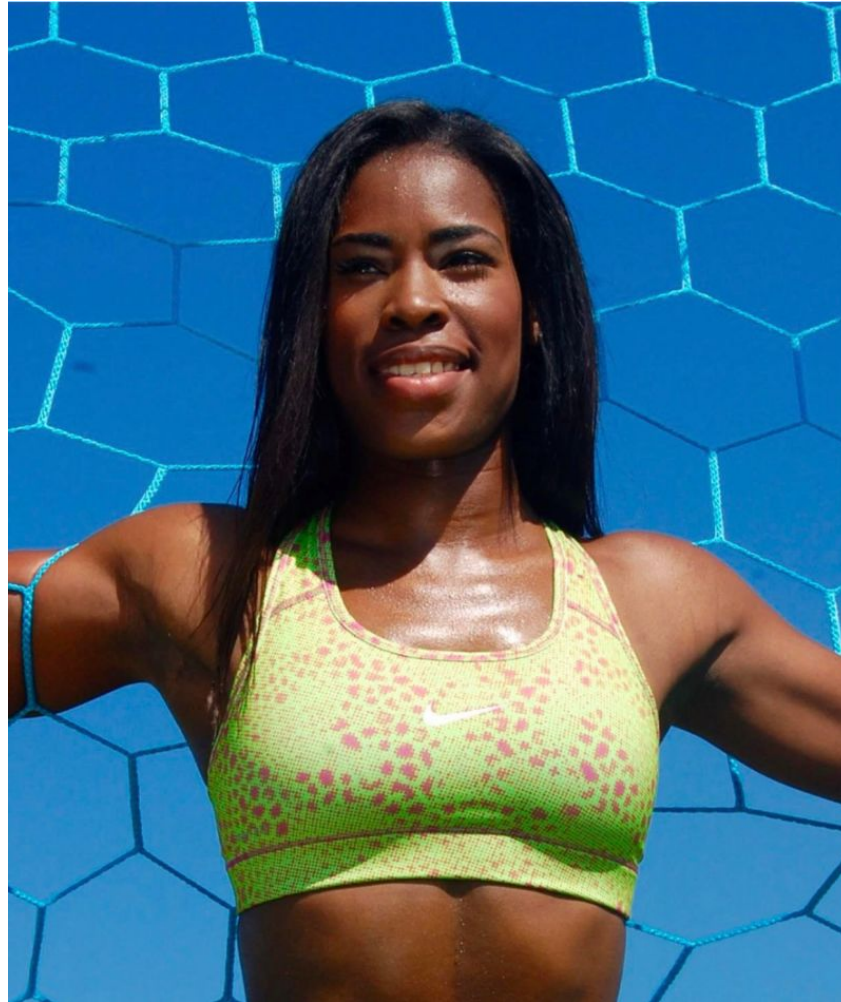

MPM MODELS

Fatima Lister

Height : 5'7" / 170 cm | Shoe : 9.5 US / 7.0 UK | Hair Colour : Black | Eyes : Brown

MIPM MODELS

Fatima Lister

Height : 5'7" / 170 cm | Shoe : 9.5 US / 7.0 UK | Hair Colour : Black | Eyes : Brown