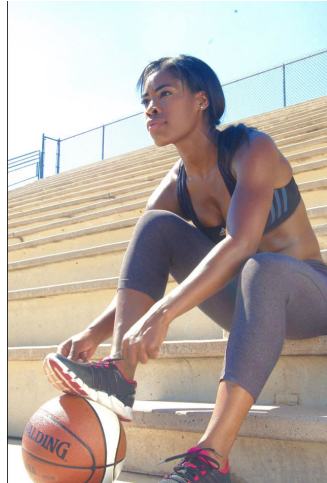

MPM MODELS

Fatima Lister

Height : 5'7" / 170 cm | Shoe : 9.5 US / 7.0 UK | Hair Colour : Black | Eyes : Brown

MIPM MODELS

Fatima Lister

Height : 5'7" / 170 cm | Shoe : 9.5 US / 7.0 UK | Hair Colour : Black | Eyes : Brown