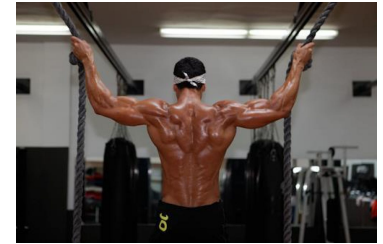

MIPM MODELS

Diego Sebastian

Height : 6'3" / 191 cm | Waist : 34" / 86 cm | Hair Colour : Brown | Eyes : Brown

MIPM MODELS

MIPM MODELS

MIPM MODELS

Diego Sebastian

Height : 6'3" / 191 cm | Waist : 34" / 86 cm | Hair Colour : Brown | Eyes : Brown