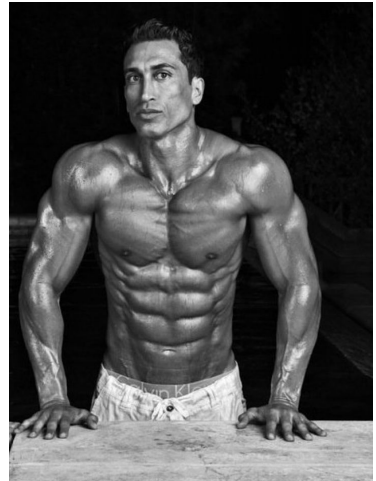

MIPM MODELS

Diego Sebastian

Height : 6'3" / 191 cm | Waist : 34" / 86 cm | Hair Colour : Brown | Eyes : Brown

MIPM MODELS

MIPM MODELS

MIPM MODELS

Diego Sebastian

Height : 6'3" / 191 cm | Waist : 34" / 86 cm | Hair Colour : Brown | Eyes : Brown