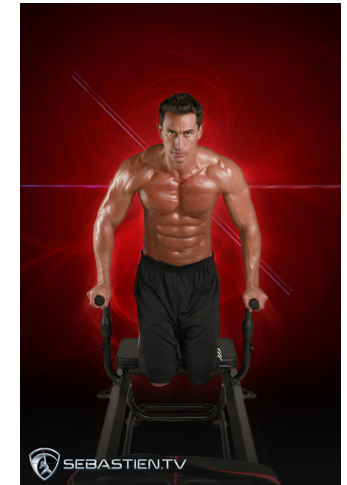

MIPM MODELS

Diego Sebastian

Height : 6'3" / 191 cm | Waist : 34" / 86 cm | Hair Colour : Brown | Eyes : Brown

MIPM MODELS

MIPM MODELS

MIPM MODELS

Diego Sebastian

Height : 6'3" / 191 cm | Waist : 34" / 86 cm | Hair Colour : Brown | Eyes : Brown