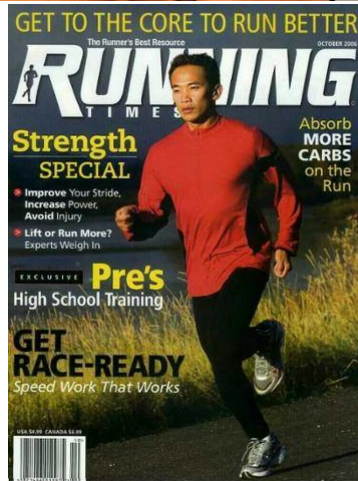

MPM MODELS

Duy Beck

Height : 5'7" / 170 cm | Waist : 29" / 74 cm | Chest : 38" / 97 cm | Hips : 37.5" / 95 cm | Hair Colour : Black | Eyes : Brown

M P M MODELS

MPM MODELS

Duy Beck

Height : 5'7" / 170 cm | Waist : 29" / 74 cm | Chest : 38" / 97 cm | Hips : 37.5" / 95 cm | Hair Colour : Black | Eyes : Brown