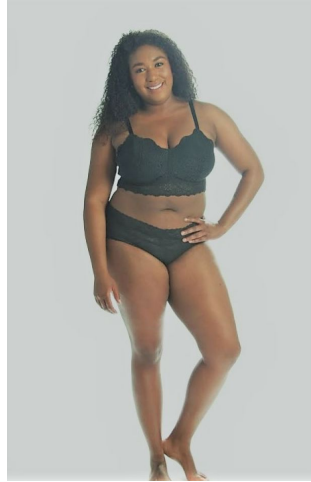

MIPM MODELS

Chenai Milton

Height : 5'7" / 170 cm | Bust : 43" / 109 cm | Waist : 35" / 89 cm | Hips : 46" / 117 cm | Shoe : 8.5 US / 6.0 UK | Hair Colour : Brown | Eyes : Brown

MIPM MODELS

Height : 5'7" / 170 cm | Bust : 43" / 1

MPM MODELS

Hair Colour : Brown | Eyes : Brown