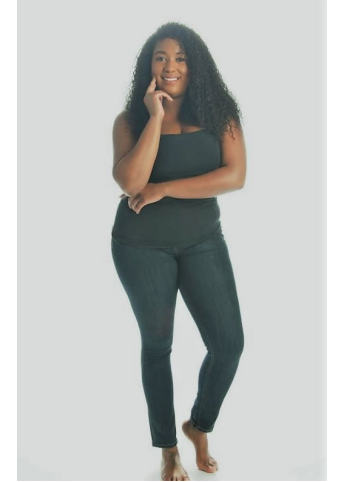

MIPM MODELS

Chenai Milton

Height : 5'7" / 170 cm | Bust : 43" / 109 cm | Waist : 35" / 89 cm | Hips : 46" / 117 cm | Shoe : 8.5 US / 6.0 UK | Hair Colour : Brown | Eyes : Brown

MIPM MODELS

Height : 5'7" / 170 cm | Bust : 43" / 1

MPM MODELS

Hair Colour : Brown | Eyes : Brown