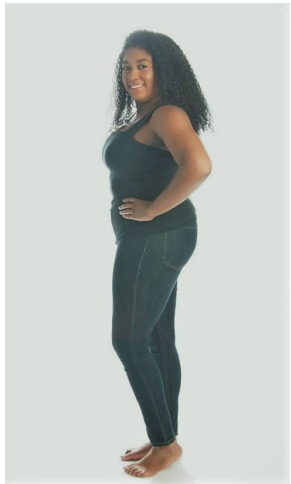

MIPM MODELS

Chenai Milton

Height : 5'7" / 170 cm | Bust : 43" / 109 cm | Waist : 35" / 89 cm | Hips : 46" / 117 cm | Shoe : 8.5 US / 6.0 UK | Hair Colour : Brown | Eyes : Brown

MIPM MODELS

Height : 5'7" / 170 cm | Bust : 43" / 1

MPM MODELS

Hair Colour : Brown | Eyes : Brown