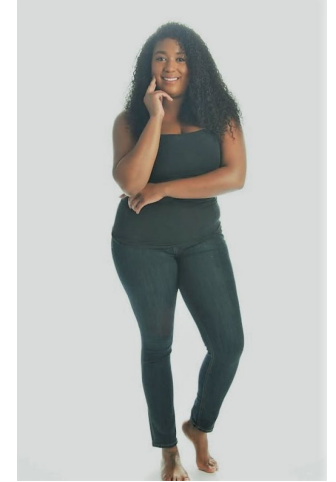

MPM MODELS

Chenai Milton

Height : 5'7" / 170 cm | Bust : 43" / 109 cm | Waist : 35" / 89 cm | Hips : 46" / 117 cm | Shoe : 8.5 US / 6.0 UK | Hair Colour : Brown | Eyes : Brown

MIPM MODELS

Height : 5'7" / 170 cm | Bust : 43" / 1

MPM MODELS

Hair Colour : Brown | Eyes : Brown