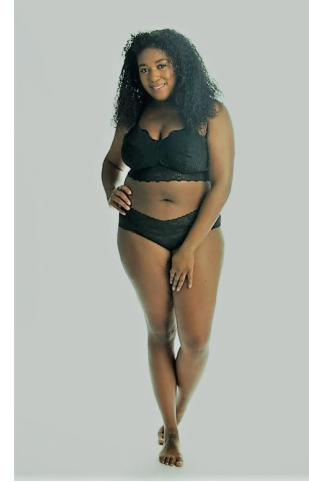

MIPM MODELS

Chenai Milton

Height : 5'7" / 170 cm | Bust : 43" / 109 cm | Waist : 35" / 89 cm | Hips : 46" / 117 cm | Shoe : 8.5 US / 6.0 UK | Hair Colour : Brown | Eyes : Brown

MIPM MODELS

Height : 5'7" / 170 cm | Bust : 43" / 1

MPM MODELS

Hair Colour : Brown | Eyes : Brown