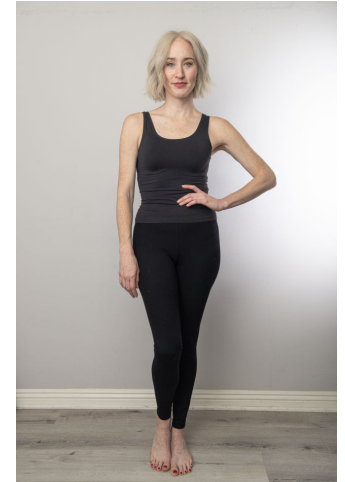

MIPM MODELS

Carolyn Deskin

Height : 5'7.5" / 171 cm | Bust : 35.5" / 90 cm | Waist : 27.5" / 70 cm | Hips : 37.5" / 95 cm | Shoe : 9.5 US / 7.0 UK | Hair Colour : Light Blonde | Eyes : Green

MPM MODELS

Carolyn Deskin

Height : 5'7.5" / 171 cm | Bust : 35.5" / 90

MPM MODELS

Hair Colour : Light Blonde | Eyes : Green