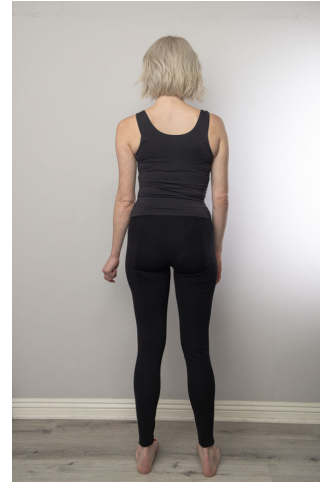

MIPM MODELS

Carolyn Deskin

Height : 5'7.5" / 171 cm | Bust : 35.5" / 90 cm | Waist : 27.5" / 70 cm | Hips : 37.5" / 95 cm | Shoe : 9.5 US / 7.0 UK | Hair Colour : Light Blonde | Eyes : Green

MPM MODELS

Carolyn Deskin

Height : 5'7.5" / 171 cm | Bust : 35.5" / 90

MPM MODELS

Hair Colour : Light Blonde | Eyes : Green