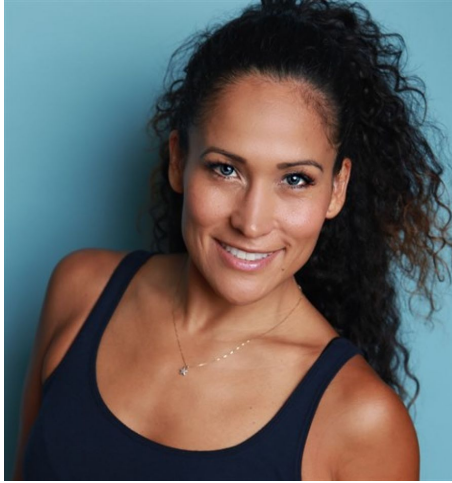

MIPM MODELS

Lisa Marie

Height : 5'7" / 170 cm | Bust : 39" / 99 cm | Waist : 32.5" / 83 cm | Hips : 42" / 107 cm | Shoe : 9.0 US / 6.5 UK | Hair Colour : Brown | Eyes : Hazel

MIPM MODELS

MPM MODELS

MIPM MODELS

MPM MODELS

Lisa Marie

Height : 5'7" / 170 cm | Bust : 39" / 99 cm | Waist : 32.5" / 83 cm | Hips : 42" / 107 cm | Shoe : 9.0 US / 6.5 UK | Hair Colour : Brown | Eyes : Hazel