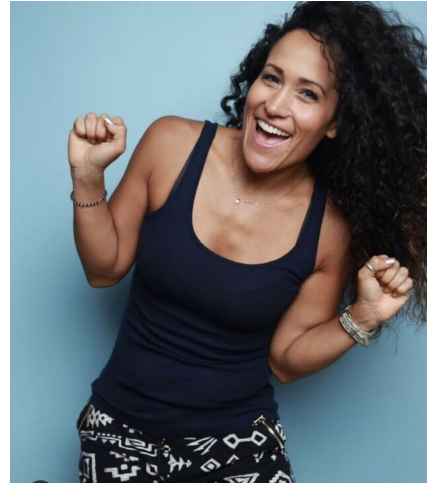

MIPM MODELS

Lisa Marie

Height : 5'7" / 170 cm | Bust : 39" / 99 cm | Waist : 32.5" / 83 cm | Hips : 42" / 107 cm | Shoe : 9.0 US / 6.5 UK | Hair Colour : Brown | Eyes : Hazel

MIPM MODELS

MPM MODELS

MIPM MODELS

MPM MODELS

Lisa Marie

Height : 5'7" / 170 cm | Bust : 39" / 99 cm | Waist : 32.5" / 83 cm | Hips : 42" / 107 cm | Shoe : 9.0 US / 6.5 UK | Hair Colour : Brown | Eyes : Hazel