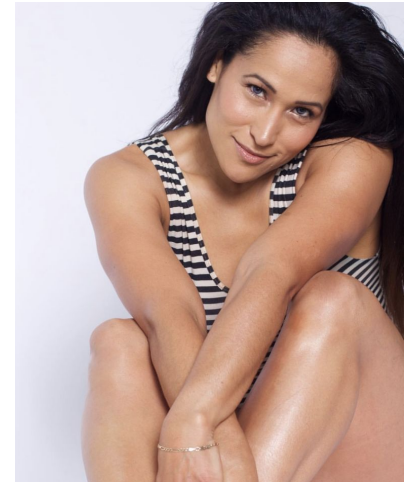

MIPM MODELS

Lisa Marie

Height : 5'7" / 170 cm | Bust : 39" / 99 cm | Waist : 32.5" / 83 cm | Hips : 42" / 107 cm | Shoe : 9.0 US / 6.5 UK | Hair Colour : Brown | Eyes : Hazel

MIPM MODELS

MPM MODELS

MIPM MODELS

MPM MODELS

Lisa Marie

Height : 5'7" / 170 cm | Bust : 39" / 99 cm | Waist : 32.5" / 83 cm | Hips : 42" / 107 cm | Shoe : 9.0 US / 6.5 UK | Hair Colour : Brown | Eyes : Hazel