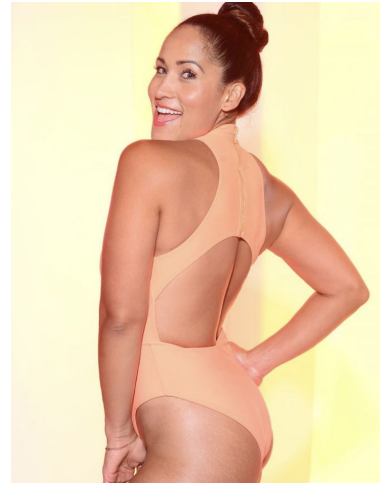

MIPM MODELS

Lisa Marie

Height : 5'7" / 170 cm | Bust : 39" / 99 cm | Waist : 32.5" / 83 cm | Hips : 42" / 107 cm | Shoe : 9.0 US / 6.5 UK | Hair Colour : Brown | Eyes : Hazel

MIPM MODELS

MPM MODELS

MIPM MODELS

MPM MODELS

Lisa Marie

Height : 5'7" / 170 cm | Bust : 39" / 99 cm | Waist : 32.5" / 83 cm | Hips : 42" / 107 cm | Shoe : 9.0 US / 6.5 UK | Hair Colour : Brown | Eyes : Hazel