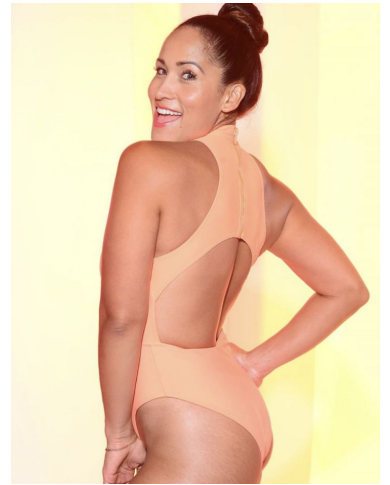

MIPM MODELS

Lisa Marie

Height : 5'7" / 170 cm | Bust : 39" / 99 cm | Waist : 32.5" / 83 cm | Hips : 42" / 107 cm | Shoe : 9.0 US / 6.5 UK | Hair Colour : Brown | Eyes : Hazel

MIPM MODELS

MPM MODELS

MIPM MODELS

MPM MODELS

Lisa Marie

Height : 5'7" / 170 cm | Bust : 39" / 99 cm | Waist : 32.5" / 83 cm | Hips : 42" / 107 cm | Shoe : 9.0 US / 6.5 UK | Hair Colour : Brown | Eyes : Hazel