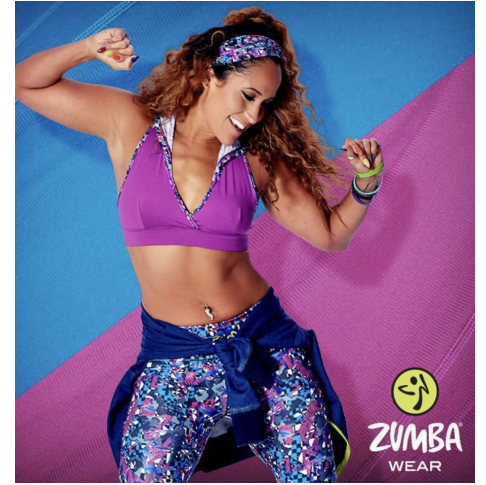

MIPM MODELS

Lisa Marie

Height : 5'7" / 170 cm | Bust : 39" / 99 cm | Waist : 32.5" / 83 cm | Hips : 42" / 107 cm | Shoe : 9.0 US / 6.5 UK | Hair Colour : Brown | Eyes : Hazel

MIPM MODELS

MPM MODELS

MIPM MODELS

MPM MODELS

Lisa Marie

Height : 5'7" / 170 cm | Bust : 39" / 99 cm | Waist : 32.5" / 83 cm | Hips : 42" / 107 cm | Shoe : 9.0 US / 6.5 UK | Hair Colour : Brown | Eyes : Hazel