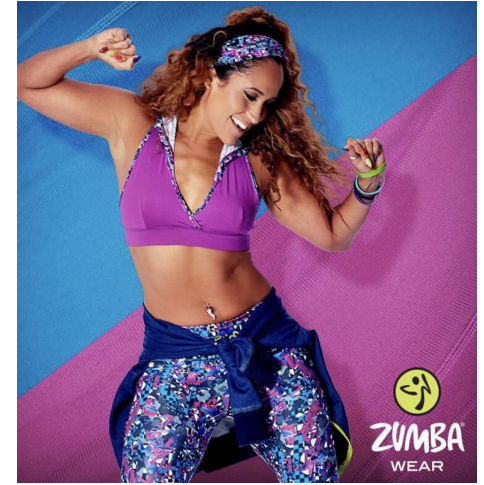

MIPM MODELS

Lisa Marie

Height : 5'7" / 170 cm | Bust : 39" / 99 cm | Waist : 32.5" / 83 cm | Hips : 42" / 107 cm | Shoe : 9.0 US / 6.5 UK | Hair Colour : Brown | Eyes : Hazel

MIPM MODELS

MPM MODELS

MIPM MODELS

MPM MODELS

Lisa Marie

Height : 5'7" / 170 cm | Bust : 39" / 99 cm | Waist : 32.5" / 83 cm | Hips : 42" / 107 cm | Shoe : 9.0 US / 6.5 UK | Hair Colour : Brown | Eyes : Hazel