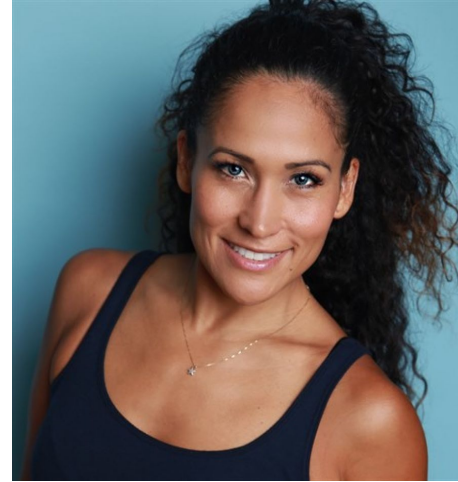

MIPM MODELS

Lisa Marie

Height : 5'7" / 170 cm | Bust : 39" / 99 cm | Waist : 32.5" / 83 cm | Hips : 42" / 107 cm | Shoe : 9.0 US / 6.5 UK | Hair Colour : Brown | Eyes : Hazel

MIPM MODELS

MPM MODELS

MIPM MODELS

MPM MODELS

Lisa Marie

Height : 5'7" / 170 cm | Bust : 39" / 99 cm | Waist : 32.5" / 83 cm | Hips : 42" / 107 cm | Shoe : 9.0 US / 6.5 UK | Hair Colour : Brown | Eyes : Hazel