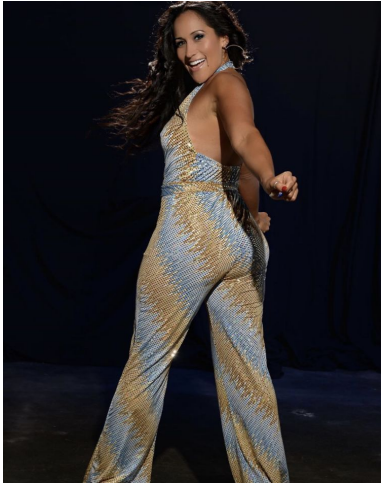

MIPM MODELS

Lisa Marie

Height : 5'7" / 170 cm | Bust : 39" / 99 cm | Waist : 32.5" / 83 cm | Hips : 42" / 107 cm | Shoe : 9.0 US / 6.5 UK | Hair Colour : Brown | Eyes : Hazel

MIPM MODELS

MPM MODELS

MIPM MODELS

MPM MODELS

Lisa Marie

Height : 5'7" / 170 cm | Bust : 39" / 99 cm | Waist : 32.5" / 83 cm | Hips : 42" / 107 cm | Shoe : 9.0 US / 6.5 UK | Hair Colour : Brown | Eyes : Hazel