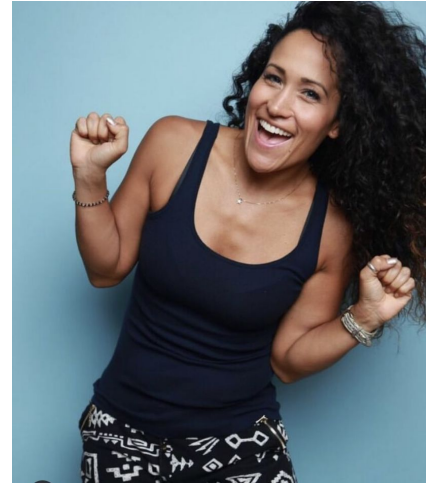

MIPM MODELS

Lisa Marie

Height : 5'7" / 170 cm | Bust : 39" / 99 cm | Waist : 32.5" / 83 cm | Hips : 42" / 107 cm | Shoe : 9.0 US / 6.5 UK | Hair Colour : Brown | Eyes : Hazel

MIPM MODELS

MPM MODELS

MIPM MODELS

MPM MODELS

Lisa Marie

Height : 5'7" / 170 cm | Bust : 39" / 99 cm | Waist : 32.5" / 83 cm | Hips : 42" / 107 cm | Shoe : 9.0 US / 6.5 UK | Hair Colour : Brown | Eyes : Hazel