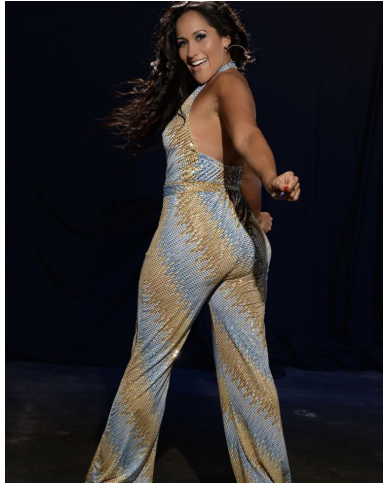

MIPM MODELS

Lisa Marie

Height : 5'7" / 170 cm | Bust : 39" / 99 cm | Waist : 32.5" / 83 cm | Hips : 42" / 107 cm | Shoe : 9.0 US / 6.5 UK | Hair Colour : Brown | Eyes : Hazel

MIPM MODELS

MPM MODELS

MIPM MODELS

MPM MODELS

Lisa Marie

Height : 5'7" / 170 cm | Bust : 39" / 99 cm | Waist : 32.5" / 83 cm | Hips : 42" / 107 cm | Shoe : 9.0 US / 6.5 UK | Hair Colour : Brown | Eyes : Hazel