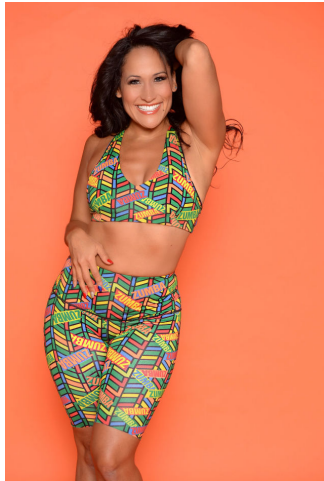

MIPM MODELS

Lisa Marie

Height : 5'7" / 170 cm | Bust : 39" / 99 cm | Waist : 32.5" / 83 cm | Hips : 42" / 107 cm | Shoe : 9.0 US / 6.5 UK | Hair Colour : Brown | Eyes : Hazel

MPM MODELS

MPM MODELS

Lisa Marie

Height : 5'7" / 170 cm | Bust : 39" / 99 cm | Waist : 32.5" / 83 cm | Hips : 42" / 107 cm | Shoe : 9.0 US / 6.5 UK | Hair Colour : Brown | Eyes : Hazel