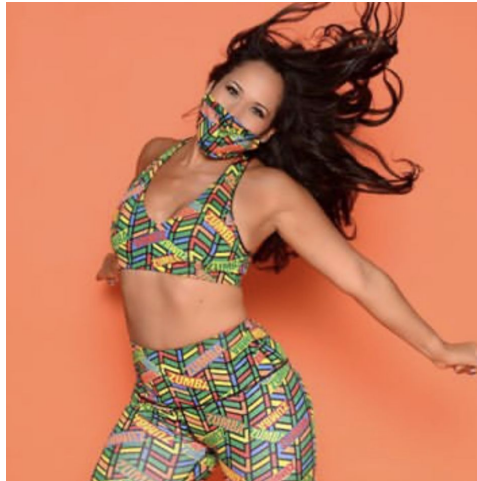

MIPM MODELS

Lisa Marie

Height : 5'7" / 170 cm | Bust : 39" / 99 cm | Waist : 32.5" / 83 cm | Hips : 42" / 107 cm | Shoe : 9.0 US / 6.5 UK | Hair Colour : Brown | Eyes : Hazel

MPM MODELS

MPM MODELS

Lisa Marie

Height : 5'7" / 170 cm | Bust : 39" / 99 cm | Waist : 32.5" / 83 cm | Hips : 42" / 107 cm | Shoe : 9.0 US / 6.5 UK | Hair Colour : Brown | Eyes : Hazel