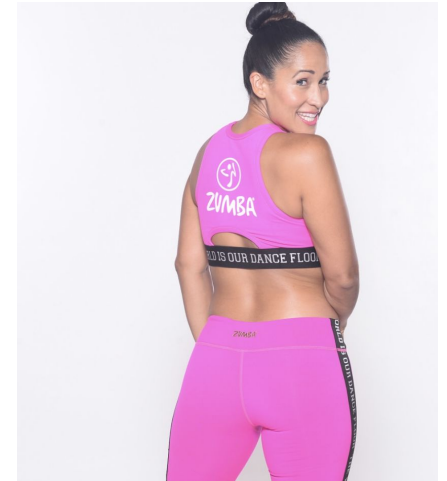

MIPM MODELS

Lisa Marie

Height : 5'7" / 170 cm | Bust : 39" / 99 cm | Waist : 32.5" / 83 cm | Hips : 42" / 107 cm | Shoe : 9.0 US / 6.5 UK | Hair Colour : Brown | Eyes : Hazel

MPM MODELS

MPM MODELS

Lisa Marie

Height : 5'7" / 170 cm | Bust : 39" / 99 cm | Waist : 32.5" / 83 cm | Hips : 42" / 107 cm | Shoe : 9.0 US / 6.5 UK | Hair Colour : Brown | Eyes : Hazel