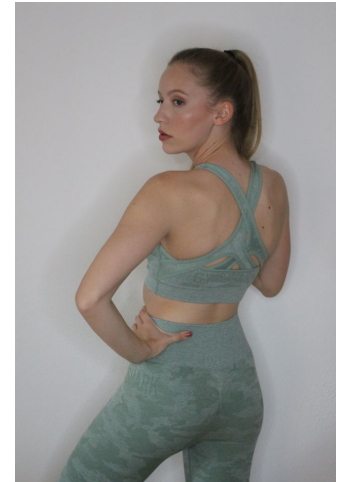

MIPM MODELS

Lacey Buchanan

Height : 5'7" / 170 cm | Bust : 35" / 89 cm | Waist : 26" / 66 cm | Hips : 37" / 94 cm | Shoe : 7.5 US / 5.5 UK | Hair Colour : Blonde | Eyes : Green

M P M MODELS

MIPM MODELS

MPM MODELS

Lacey Buchanan

Height : 5'7" / 170 cm | Bust : 35" / 89 cm | Waist : 26" / 66 cm | Hips : 37" / 94 cm | Shoe : 7.5 US / 5.5 UK | Hair Colour : Blonde | Eyes : Green