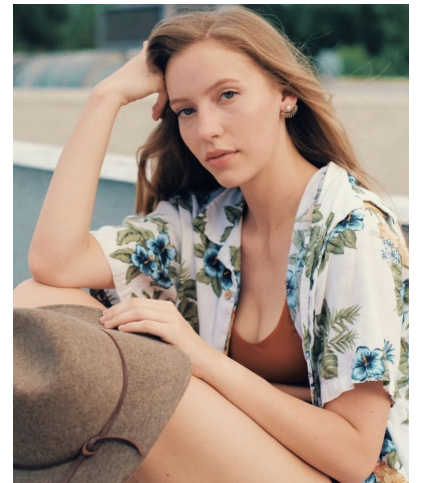

MIPM MODELS

Lacey Buchanan

Height : 5'7" / 170 cm | Bust : 35" / 89 cm | Waist : 26" / 66 cm | Hips : 37" / 94 cm | Shoe : 7.5 US / 5.5 UK | Hair Colour : Blonde | Eyes : Green

M P M MODELS

MIPM MODELS

MPM MODELS

Lacey Buchanan

Height : 5'7" / 170 cm | Bust : 35" / 89 cm | Waist : 26" / 66 cm | Hips : 37" / 94 cm | Shoe : 7.5 US / 5.5 UK | Hair Colour : Blonde | Eyes : Green