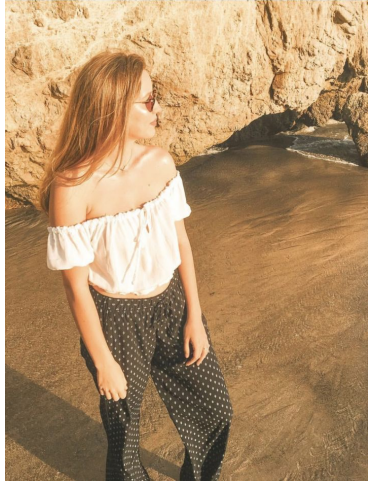

MIPM MODELS

Lacey Buchanan

Height : 5'7" / 170 cm | Bust : 35" / 89 cm | Waist : 26" / 66 cm | Hips : 37" / 94 cm | Shoe : 7.5 US / 5.5 UK | Hair Colour : Blonde | Eyes : Green

M P M MODELS

MIPM MODELS

MPM MODELS

Lacey Buchanan

Height : 5'7" / 170 cm | Bust : 35" / 89 cm | Waist : 26" / 66 cm | Hips : 37" / 94 cm | Shoe : 7.5 US / 5.5 UK | Hair Colour : Blonde | Eyes : Green