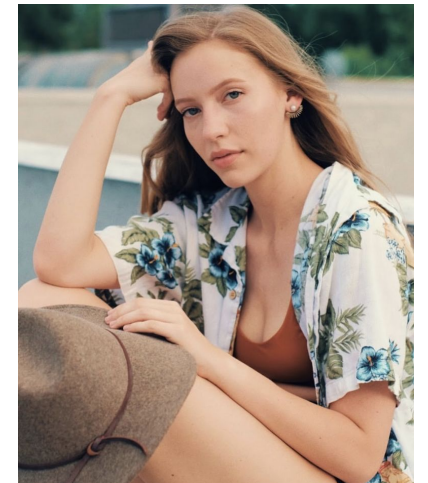

MIPM MODELS

Lacey Buchanan

Height : 5'7" / 170 cm | Bust : 35" / 89 cm | Waist : 26" / 66 cm | Hips : 37" / 94 cm | Shoe : 7.5 US / 5.5 UK | Hair Colour : Blonde | Eyes : Green

M P M MODELS

MIPM MODELS

MPM MODELS

Lacey Buchanan

Height : 5'7" / 170 cm | Bust : 35" / 89 cm | Waist : 26" / 66 cm | Hips : 37" / 94 cm | Shoe : 7.5 US / 5.5 UK | Hair Colour : Blonde | Eyes : Green