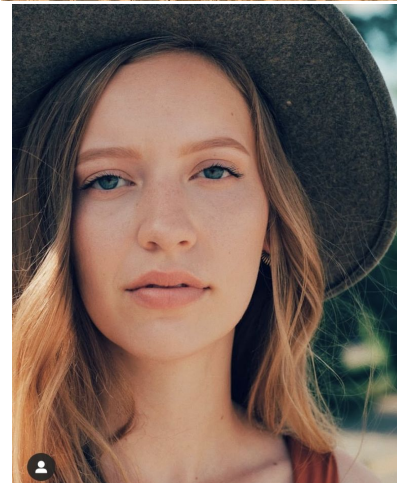

MIPM MODELS

Lacey Buchanan

Height : 5'7" / 170 cm | Bust : 35" / 89 cm | Waist : 26" / 66 cm | Hips : 37" / 94 cm | Shoe : 7.5 US / 5.5 UK | Hair Colour : Blonde | Eyes : Green

M P M MODELS

MIPM MODELS

MPM MODELS

Lacey Buchanan

Height : 5'7" / 170 cm | Bust : 35" / 89 cm | Waist : 26" / 66 cm | Hips : 37" / 94 cm | Shoe : 7.5 US / 5.5 UK | Hair Colour : Blonde | Eyes : Green