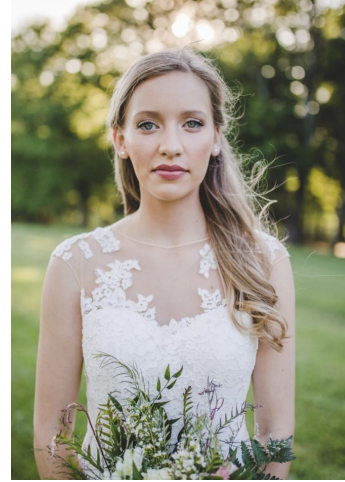

MIPM MODELS

Lacey Buchanan

Height : 5'7" / 170 cm | Bust : 35" / 89 cm | Waist : 26" / 66 cm | Hips : 37" / 94 cm | Shoe : 7.5 US / 5.5 UK | Hair Colour : Blonde | Eyes : Green

M P M MODELS

MIPM MODELS

MPM MODELS

Lacey Buchanan

Height : 5'7" / 170 cm | Bust : 35" / 89 cm | Waist : 26" / 66 cm | Hips : 37" / 94 cm | Shoe : 7.5 US / 5.5 UK | Hair Colour : Blonde | Eyes : Green