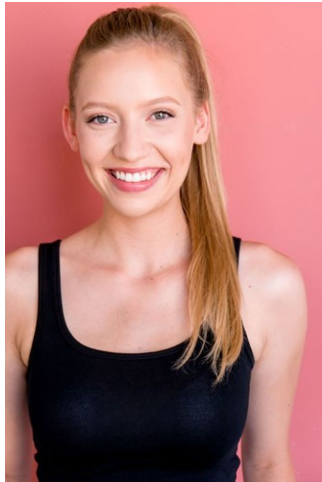

MIPM MODELS

Lacey Buchanan

Height : 5'7" / 170 cm | Bust : 35" / 89 cm | Waist : 26" / 66 cm | Hips : 37" / 94 cm | Shoe : 7.5 US / 5.5 UK | Hair Colour : Blonde | Eyes : Green

M P M MODELS

MIPM MODELS

MPM MODELS

Lacey Buchanan

Height : 5'7" / 170 cm | Bust : 35" / 89 cm | Waist : 26" / 66 cm | Hips : 37" / 94 cm | Shoe : 7.5 US / 5.5 UK | Hair Colour : Blonde | Eyes : Green