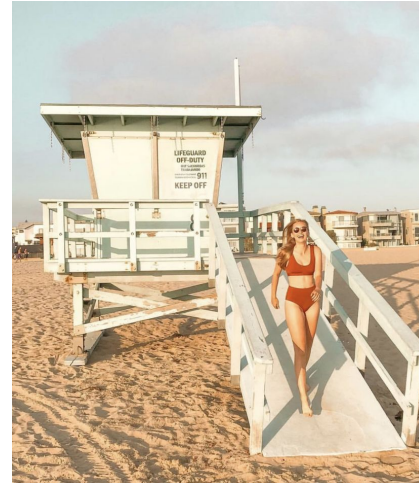

MIPM MODELS

Lacey Buchanan

Height : 5'7" / 170 cm | Bust : 35" / 89 cm | Waist : 26" / 66 cm | Hips : 37" / 94 cm | Shoe : 7.5 US / 5.5 UK | Hair Colour : Blonde | Eyes : Green

M P M MODELS

MIPM MODELS

MPM MODELS

Lacey Buchanan

Height : 5'7" / 170 cm | Bust : 35" / 89 cm | Waist : 26" / 66 cm | Hips : 37" / 94 cm | Shoe : 7.5 US / 5.5 UK | Hair Colour : Blonde | Eyes : Green