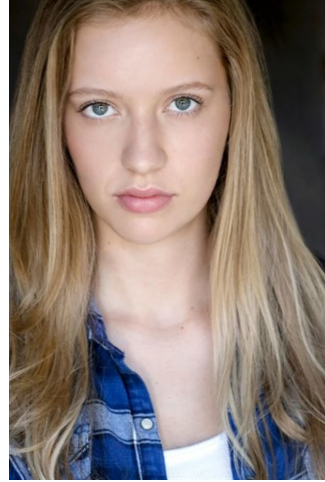

MIPM MODELS

Lacey Buchanan

Height : 5'7" / 170 cm | Bust : 35" / 89 cm | Waist : 26" / 66 cm | Hips : 37" / 94 cm | Shoe : 7.5 US / 5.5 UK | Hair Colour : Blonde | Eyes : Green

M P M MODELS

MIPM MODELS

MPM MODELS

Lacey Buchanan

Height : 5'7" / 170 cm | Bust : 35" / 89 cm | Waist : 26" / 66 cm | Hips : 37" / 94 cm | Shoe : 7.5 US / 5.5 UK | Hair Colour : Blonde | Eyes : Green