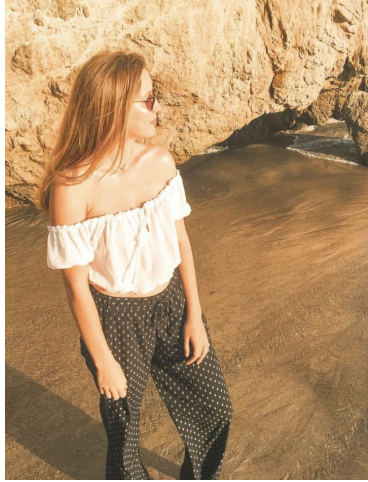

MIPM MODELS

Lacey Buchanan

Height : 5'7" / 170 cm | Bust : 35" / 89 cm | Waist : 26" / 66 cm | Hips : 37" / 94 cm | Shoe : 7.5 US / 5.5 UK | Hair Colour : Blonde | Eyes : Green

M P M MODELS

MIPM MODELS

MPM MODELS

Lacey Buchanan

Height : 5'7" / 170 cm | Bust : 35" / 89 cm | Waist : 26" / 66 cm | Hips : 37" / 94 cm | Shoe : 7.5 US / 5.5 UK | Hair Colour : Blonde | Eyes : Green