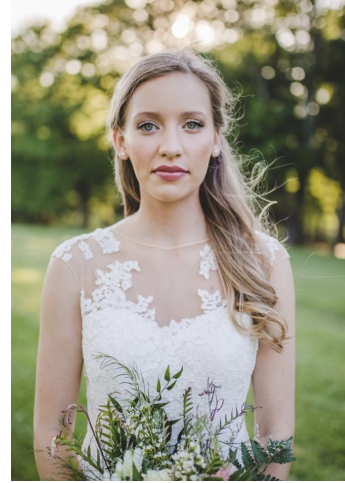

MIPM MODELS

Lacey Buchanan

Height : 5'7" / 170 cm | Bust : 35" / 89 cm | Waist : 26" / 66 cm | Hips : 37" / 94 cm | Shoe : 7.5 US / 5.5 UK | Hair Colour : Blonde | Eyes : Green

M P M MODELS

MIPM MODELS

MPM MODELS

Lacey Buchanan

Height : 5'7" / 170 cm | Bust : 35" / 89 cm | Waist : 26" / 66 cm | Hips : 37" / 94 cm | Shoe : 7.5 US / 5.5 UK | Hair Colour : Blonde | Eyes : Green