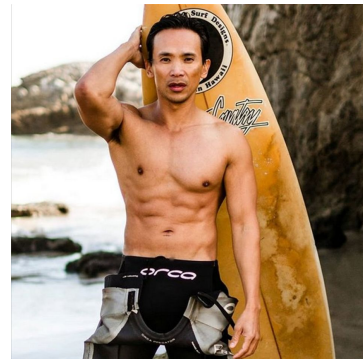

# MIPM MODELS

Duy Beck

Height : 5'7" / 170 cm | Waist : 29" / 74 cm | Chest : 38" / 97 cm | Hips : 37.5" / 95 cm | Hair Colour : Black | Eyes : Brown

# MPM MODELS

Duy Beck

Height : 5'7" / 170 cm | Waist : 29" / 74 cm | Chest : 38" / 97 cm | Hips : 37.5" / 95 cm | Hair Colour : Black | Eyes : Brown