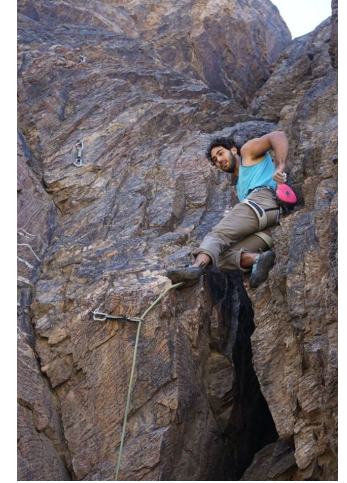

MIPM MODELS

Ziad Shahin

Height : 5'8" / 173 cm | Hair Colour : Black | Eyes : Brown

MIPM MODELS

MIPM MODELS

Ziad Shahin
Height : 5'8" / 173 cm | Hair Colour : Black | Eyes : Brown