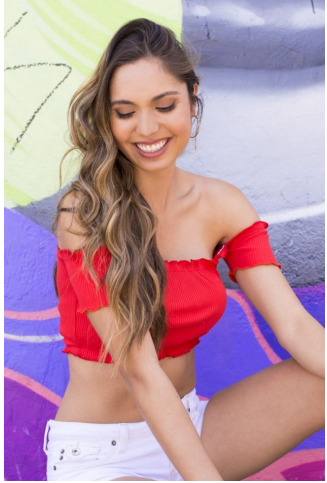

MPM MODELS

Rachel Ramos

Height : 5'8.5" / 174 cm | Bust : 34" / 86 cm | Waist : 26" / 66 cm | Hips : 36" / 92 cm | Shoe : 8.5 US / 6.0 UK | Hair Colour : Brown | Eyes : Brown

MPM MODELS

MPM MODELS

Rachel Ramos

Height : 5'8.5" / 174 cm | Bust : 34" / 86 cm | Waist : 26" / 66 cm | Hips : 36" / 92 cm | Shoe : 8.5 US / 6.0 UK | Hair Colour : Brown | Eyes : Brown