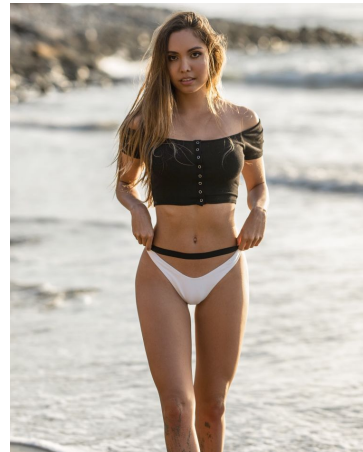

MPM MODELS

Rachel Ramos

Height : 5'8.5" / 174 cm | Bust : 34" / 86 cm | Waist : 26" / 66 cm | Hips : 36" / 92 cm | Shoe : 8.5 US / 6.0 UK | Hair Colour : Brown | Eyes : Brown

MPM MODELS

MPM MODELS

Rachel Ramos

Height : 5'8.5" / 174 cm | Bust : 34" / 86 cm | Waist : 26" / 66 cm | Hips : 36" / 92 cm | Shoe : 8.5 US / 6.0 UK | Hair Colour : Brown | Eyes : Brown