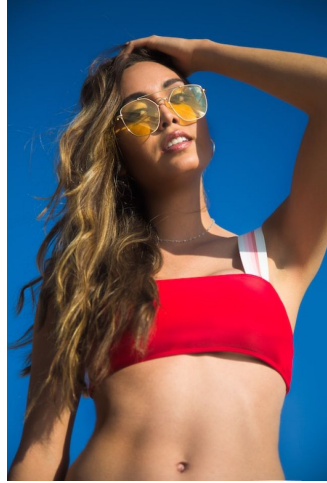

MPM MODELS

Rachel Ramos

Height : 5'8.5" / 174 cm | Bust : 34" / 86 cm | Waist : 26" / 66 cm | Hips : 36" / 92 cm | Shoe : 8.5 US / 6.0 UK | Hair Colour : Brown | Eyes : Brown

MPM MODELS

MPM MODELS

Rachel Ramos

Height : 5'8.5" / 174 cm | Bust : 34" / 86 cm | Waist : 26" / 66 cm | Hips : 36" / 92 cm | Shoe : 8.5 US / 6.0 UK | Hair Colour : Brown | Eyes : Brown