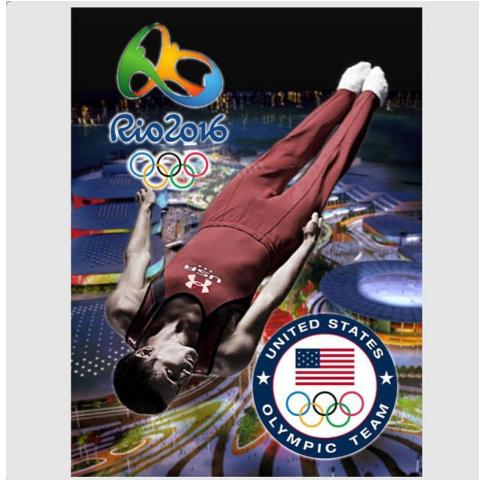

MIPM MODELS

Logan Dooley

Height : 5'8" / 173 cm | Waist : 29" / 74 cm | Chest : 36" / 91 cm | Hair Colour : Brown | Eyes : Blue

M P M MODELS

MIPM MODELS

MIPM MODELS

Logan Dooley

Height : 5'8" / 173 cm | Waist : 29" / 74 cm | Chest : 36" / 91 cm | Hair Colour : Brown | Eyes : Blue