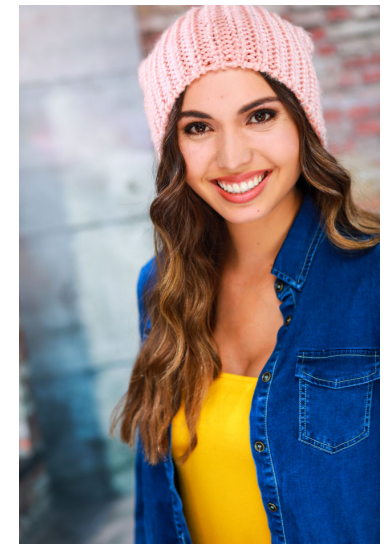

MIPM MODELS

Rachel Ramos

Height : 5'8.5" / 174 cm | Bust : 34" / 86 cm | Waist : 26" / 66 cm | Hips : 36" / 92 cm | Shoe : 8.5 US / 6.0 UK | Hair Colour : Brown | Eyes : Brown

MIPM MODELS

MPM MODELS

Comfy
CHOICE

IMPROVES POSTURE AND RELIEVES PAIN

- SPINAL ALIGNMENT
- POSTURE CORRECTION
- RELIEVES BACK, HIP & JOINT PAIN
- RELIEVES SCIATICA, LEG & KNEE PAIN
- STRESS FREE HEALTHY SLEEP

PERFECT FOR PREGNANCY

MPM MODELS